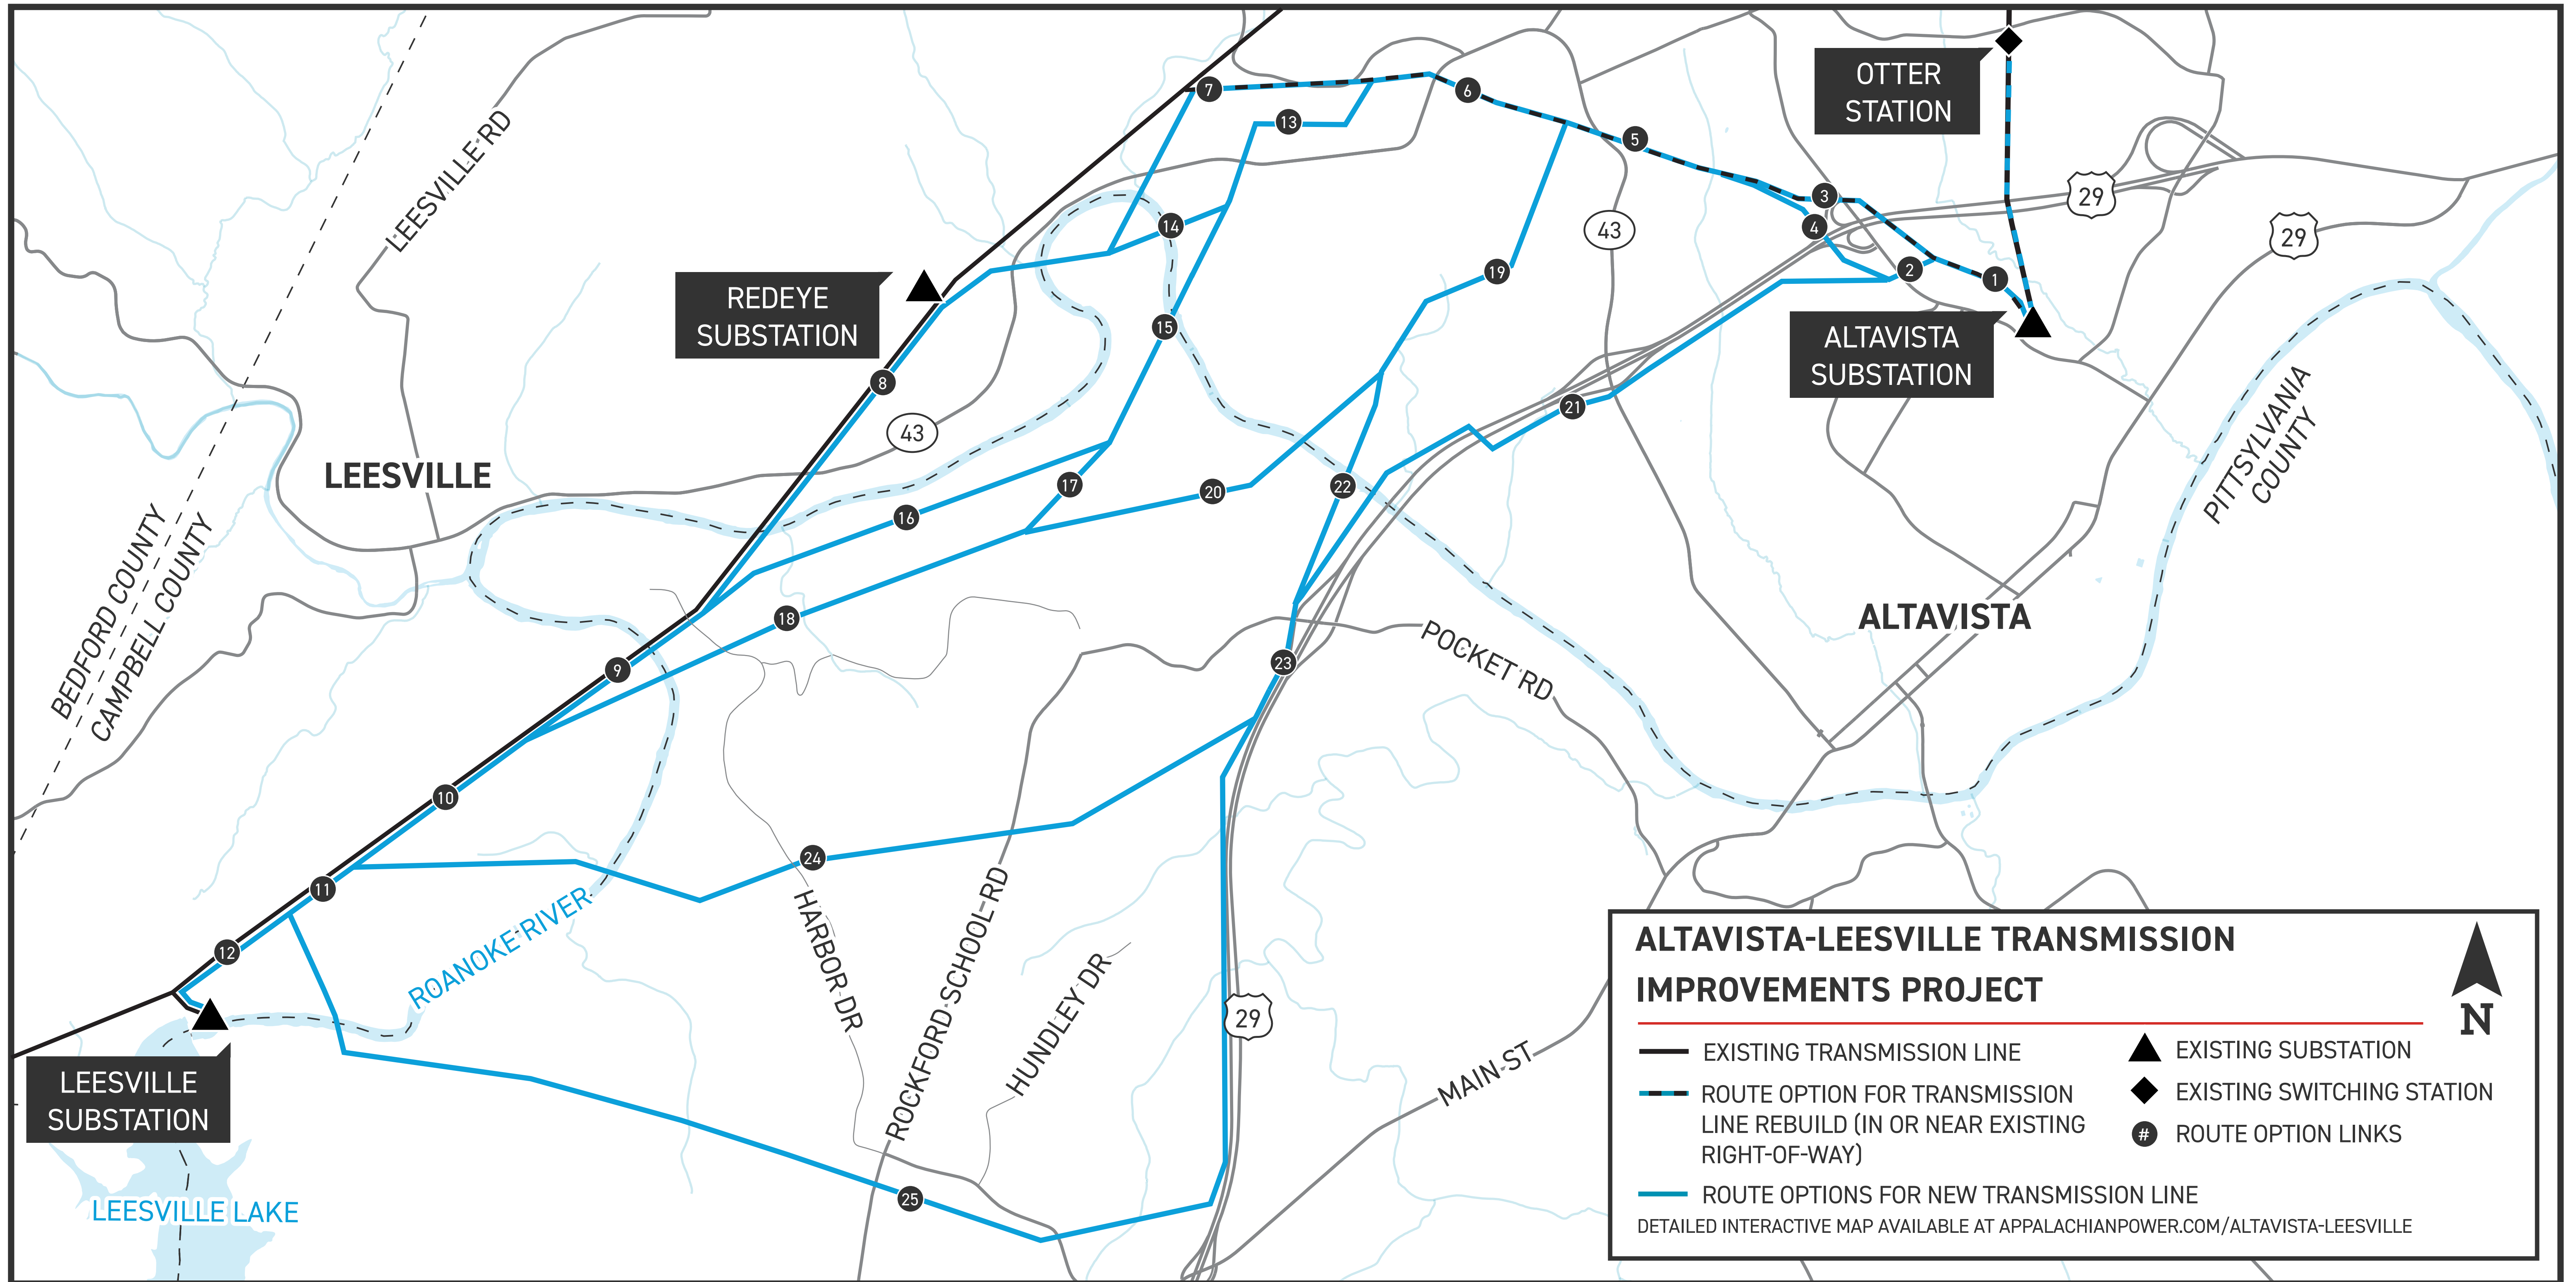

ALTAVISTA-LEESVILLE TRANSMISSION IMPROVEMENTS PROJECT

ALTAVISTA-LEESVILLE TRANSMISSION IMPROVEMENTS PROJECT

EXISTING TRANSMISSION LINE	EXISTING SUBSTATION
ROUTE OPTION FOR TRANSMISSION LINE REBUILD (IN OR NEAR EXISTING RIGHT-OF-WAY)	EXISTING SWITCHING STATION
ROUTE OPTIONS FOR NEW TRANSMISSION LINE	ROUTE OPTION LINKS

DETAILED INTERACTIVE MAP AVAILABLE AT APPALACHIANPOWER.COM/ALTAVISTA-LEESVILLE