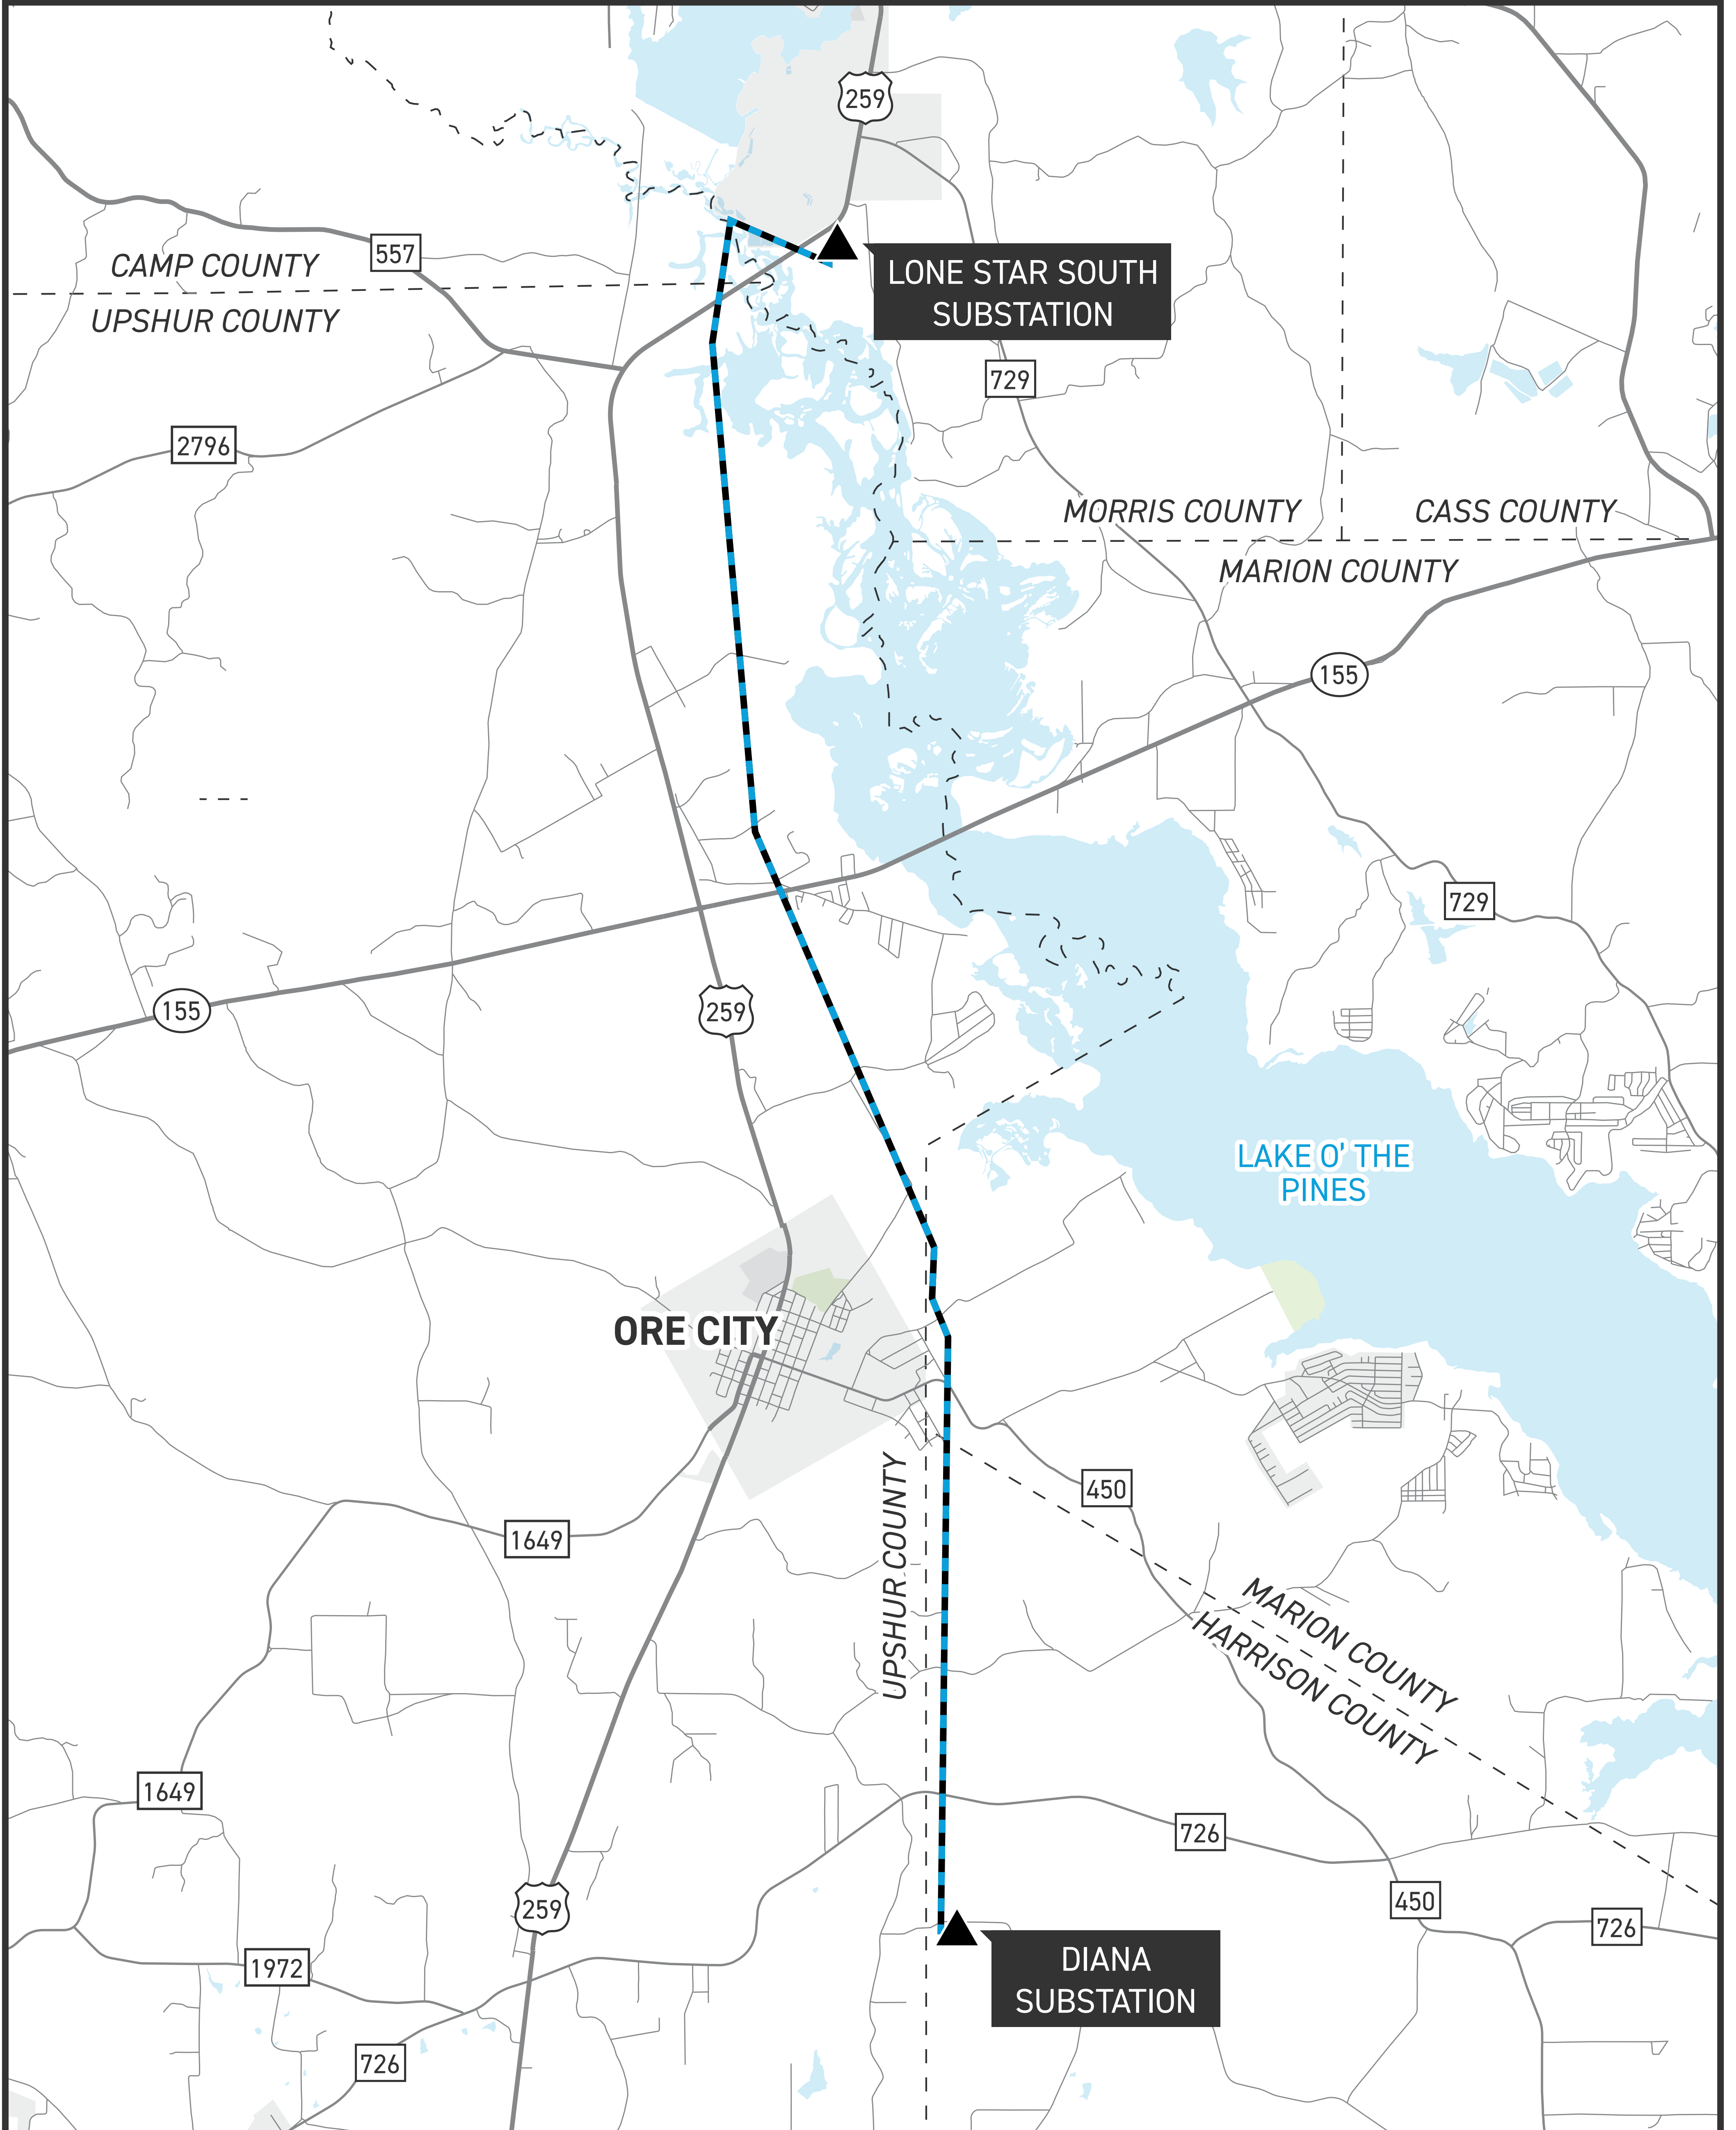

DIANA TO LONE STAR SOUTH TRANSMISSION IMPROVEMENTS PROJECT

DIANA TO LONE STAR SOUTH TRANSMISSION IMPROVEMENTS PROJECT

--- TRANSMISSION LINE TO BE REBUILT ▲ EXISTING SUBSTATION