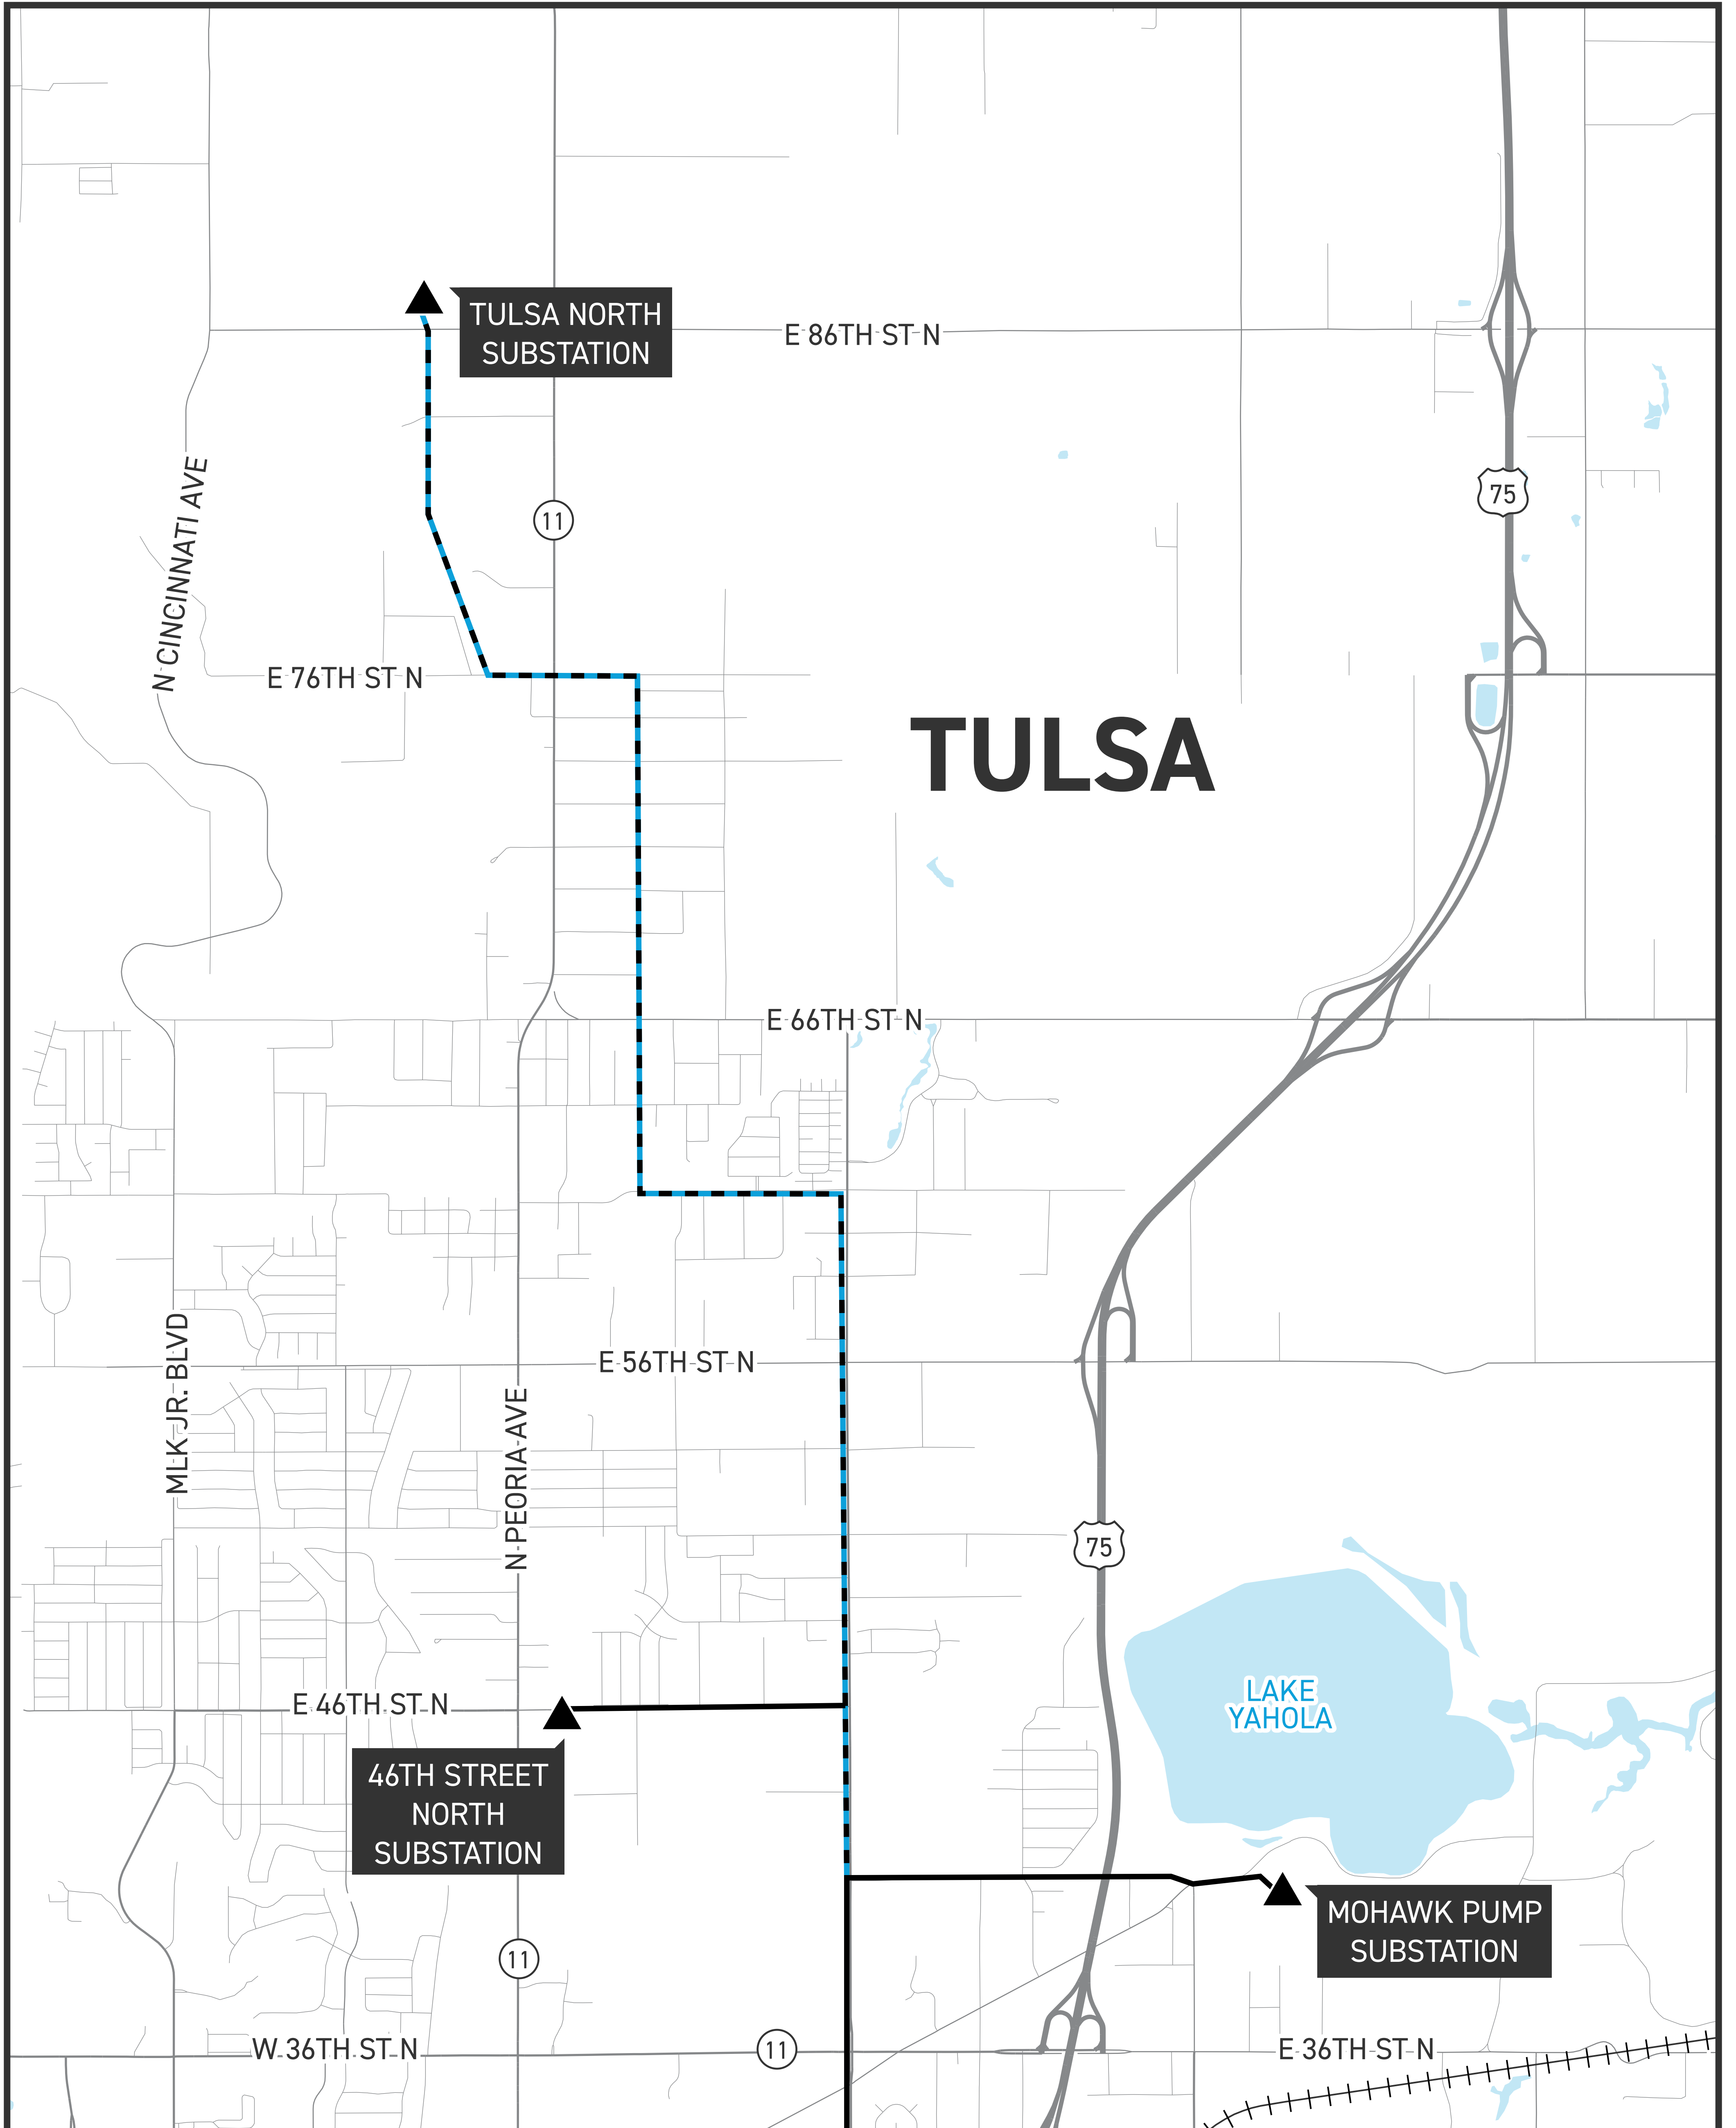

# TULSA NORTH - PINE & PEORIA TRANSMISSION LINE REBUILD PROJECT

## TULSA NORTH - PINE & PEORIA TRANSMISSION LINE REBUILD PROJECT

— TRANSMISSION LINE TO BE REBUILT

— EXISTING TRANSMISSION LINE

▲ EXISTING SUBSTATION