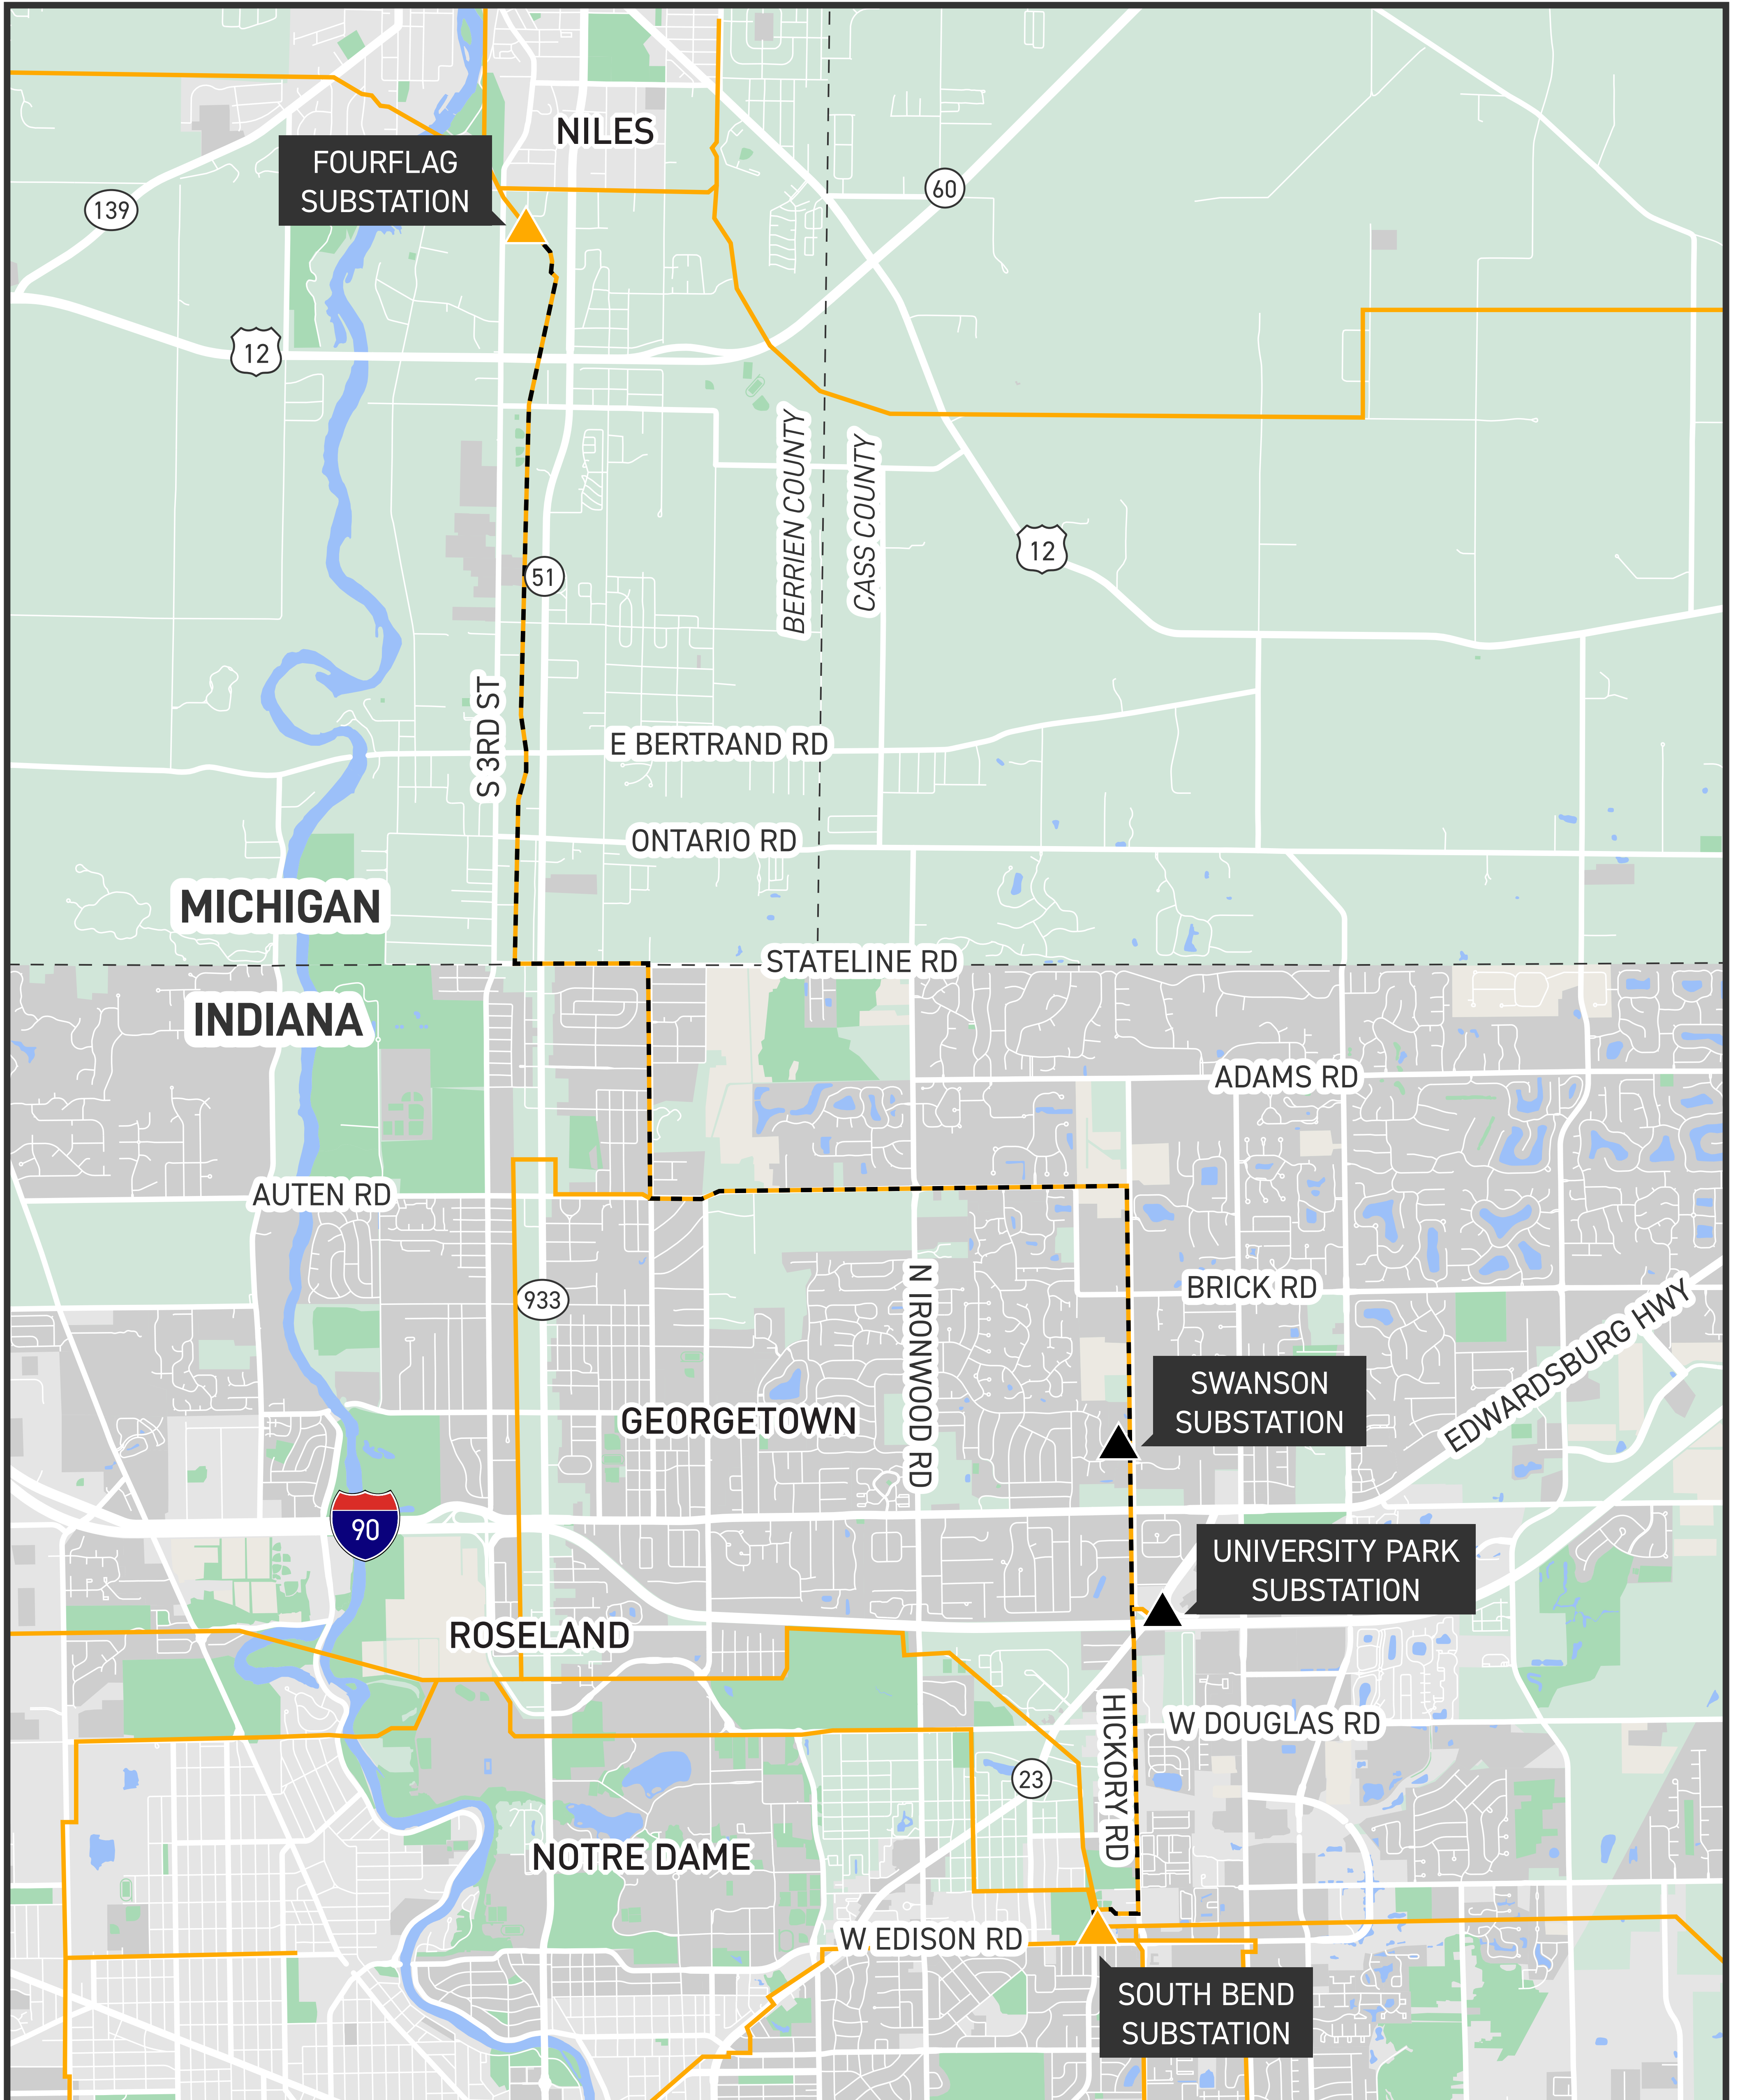

SOUTH BEND-NILES TRANSMISSION LINE PROJECT

SOUTH BEND-NILES TRANSMISSION LINE PROJECT

- EXISTING TRANSMISSION LINE
- - - TRANSMISSION LINE TO BE REBUILT

- ▲ EXISTING SUBSTATION
- ▲ SUBSTATION TO BE UPGRADED