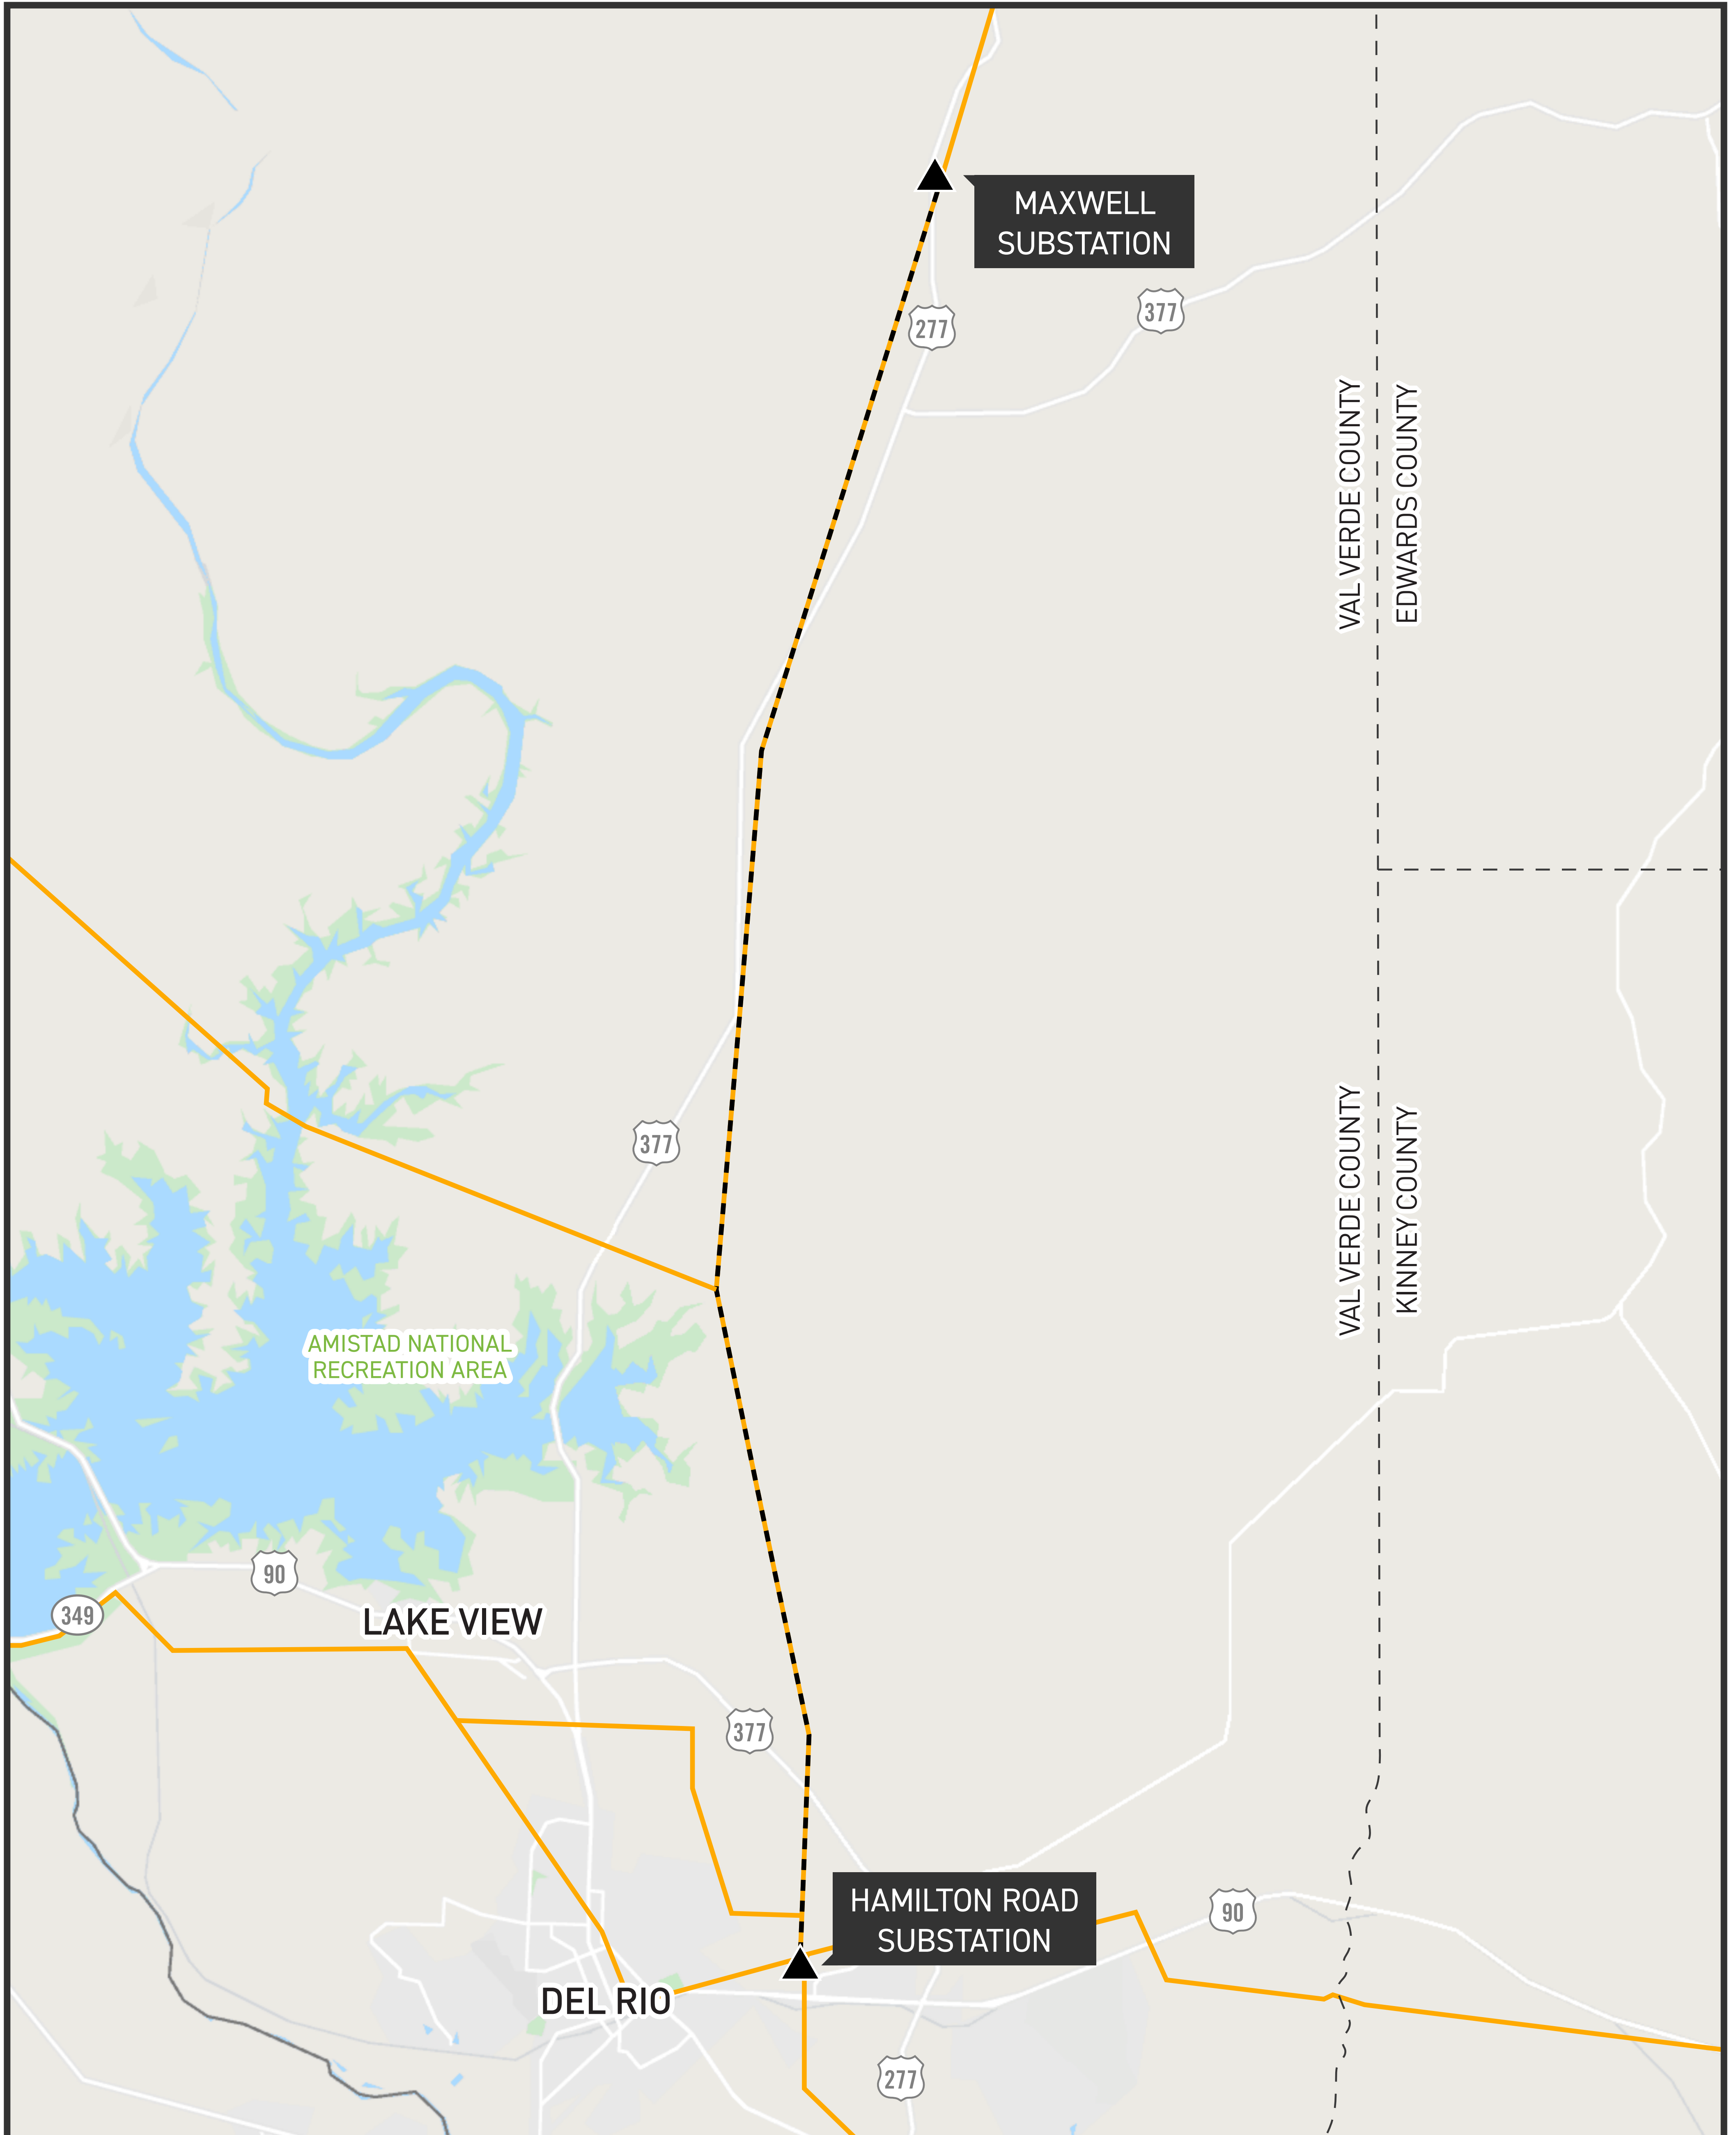

# HAMILTON ROAD-MAXWELL TRANSMISSION LINE REBUILD PROJECT

An AEP Company

BOUNDLESS ENERGY™

## HAMILTON ROAD-MAXWELL TRANSMISSION LINE REBUILD PROJECT

— EXISTING TRANSMISSION LINE

- - - EXISTING TRANSMISSION LINE TO BE REBUILT

▲ EXISTING SUBSTATION