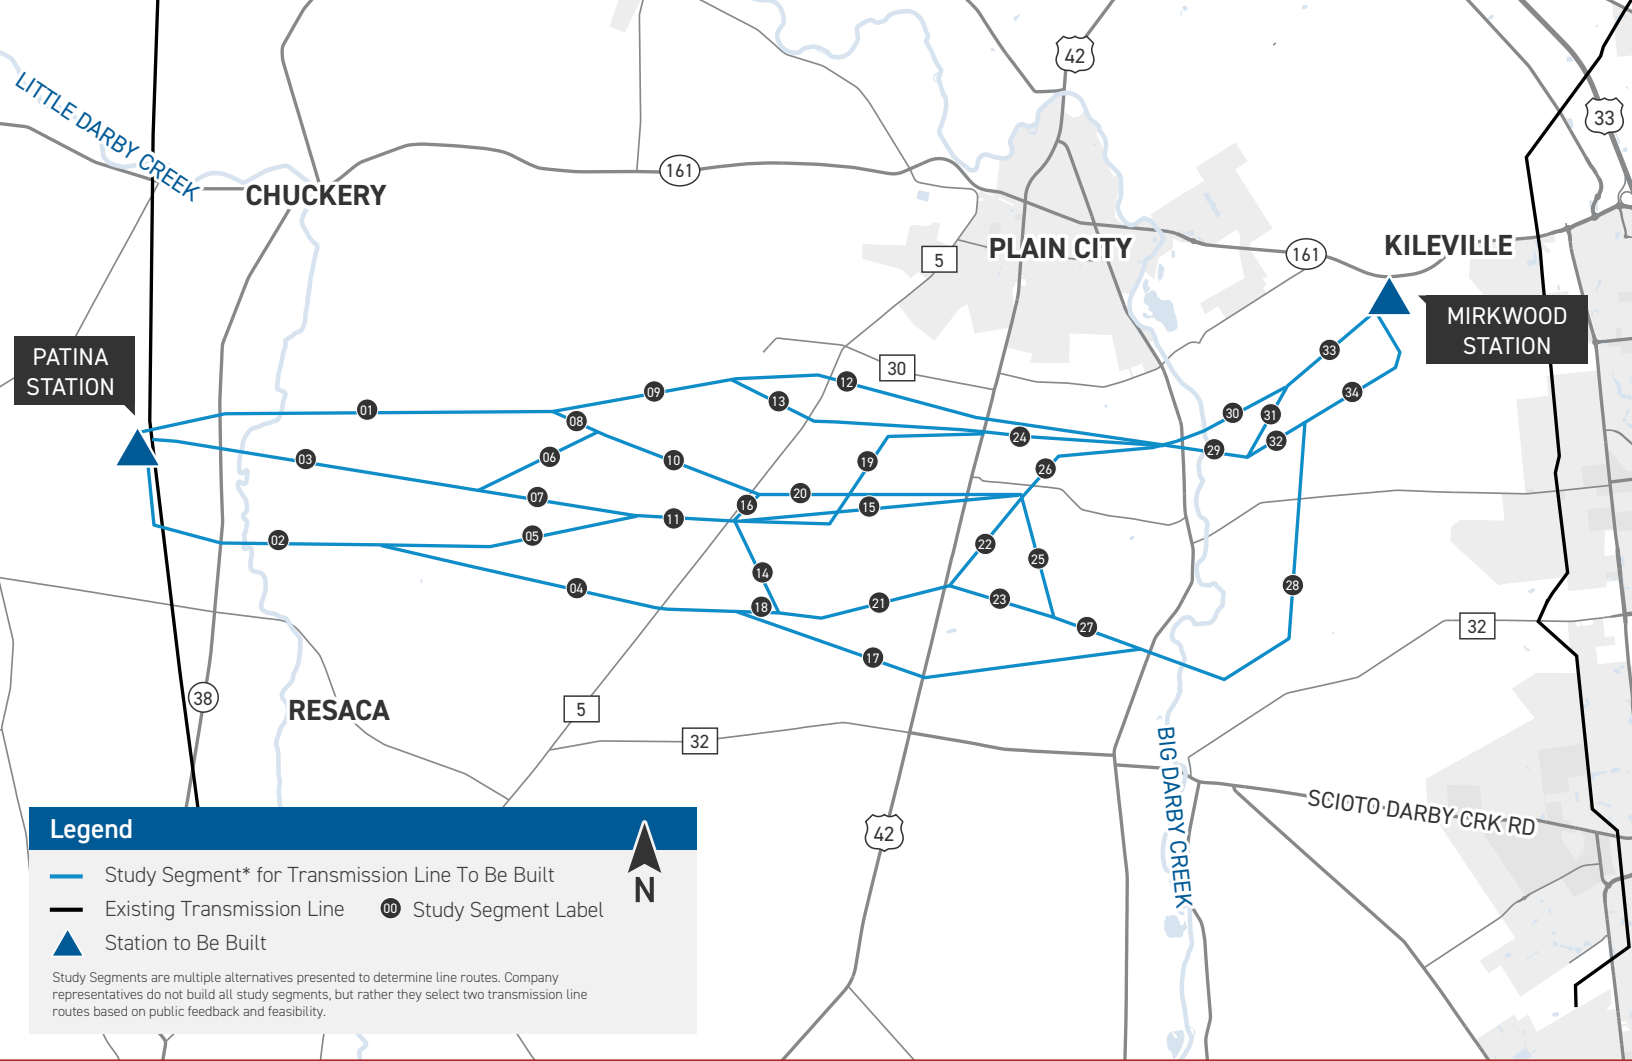

Typical Structures

Crews plan to install steel monopoles.

Structure Height:
Approximately 125 - 165 feet*
Right-of-Way Width:
Approximately 150 - 350 feet*