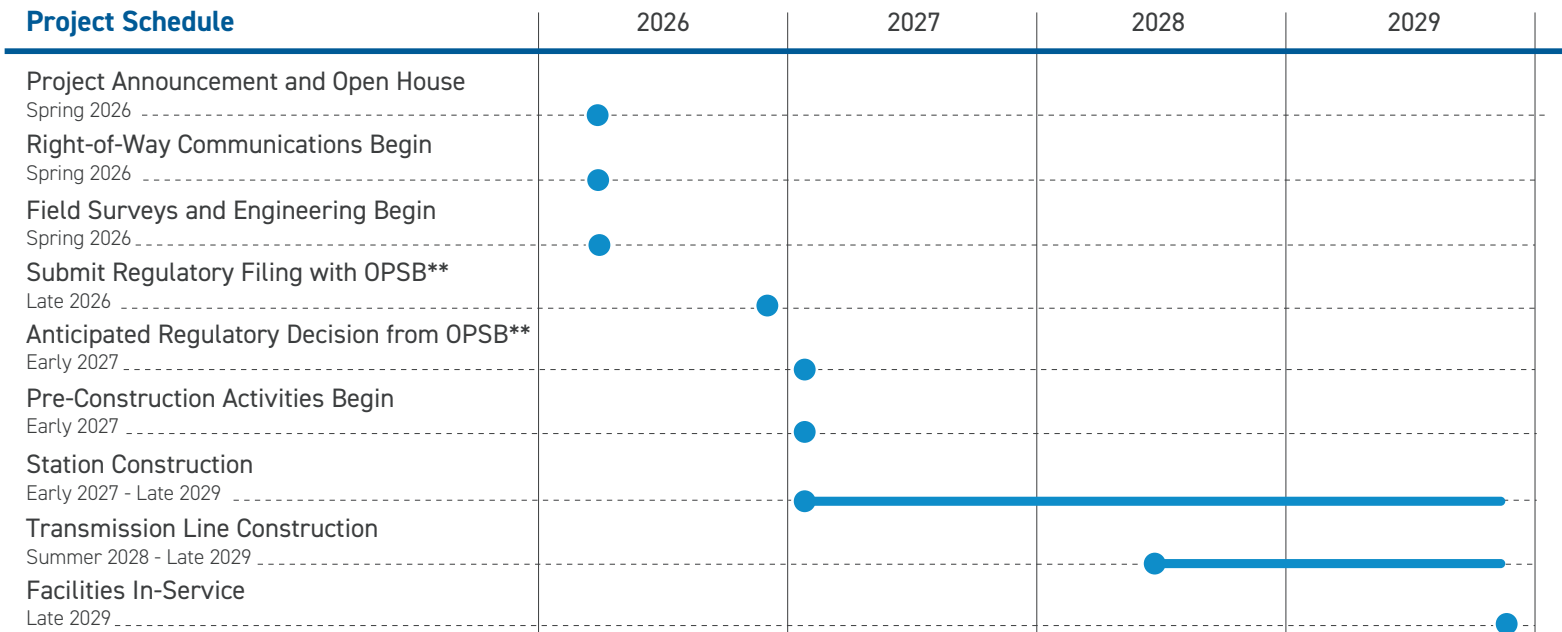

What

The project involves:

- Building Patina Station near the intersection of Rosedale-Plain City Road and State Route 38 and Mirkwood Station near the intersection of State Route 161 and Cemetery Pike.
- Building two 345-kilovolt double circuit transmission lines connecting the two stations.
- Transmission improvements connecting AEP Ohio and customer facilities to the power grid.

*This project requires Ohio Power Siting Board (OPSB) approval.

Why

The project supplies power to a new customer facility, with the customer covering all costs for the connections between Mirkwood Station and their site. The project provides additional electric capacity to support future economic development and growth in the area.

Where

The project area includes:

- Madison County
- Pike, Darby, and Canaan Townships

Company representatives plan to evaluate possible study segments* to help determine the location of the two power lines.

*Study segments are various options presented to help decide a power line route. Company representatives don't build all the segments. Instead, they pick one route corridor for the two lines based on public feedback and feasibility.

Project Schedule

*Timeline subject to change. **Ohio Power Siting Board