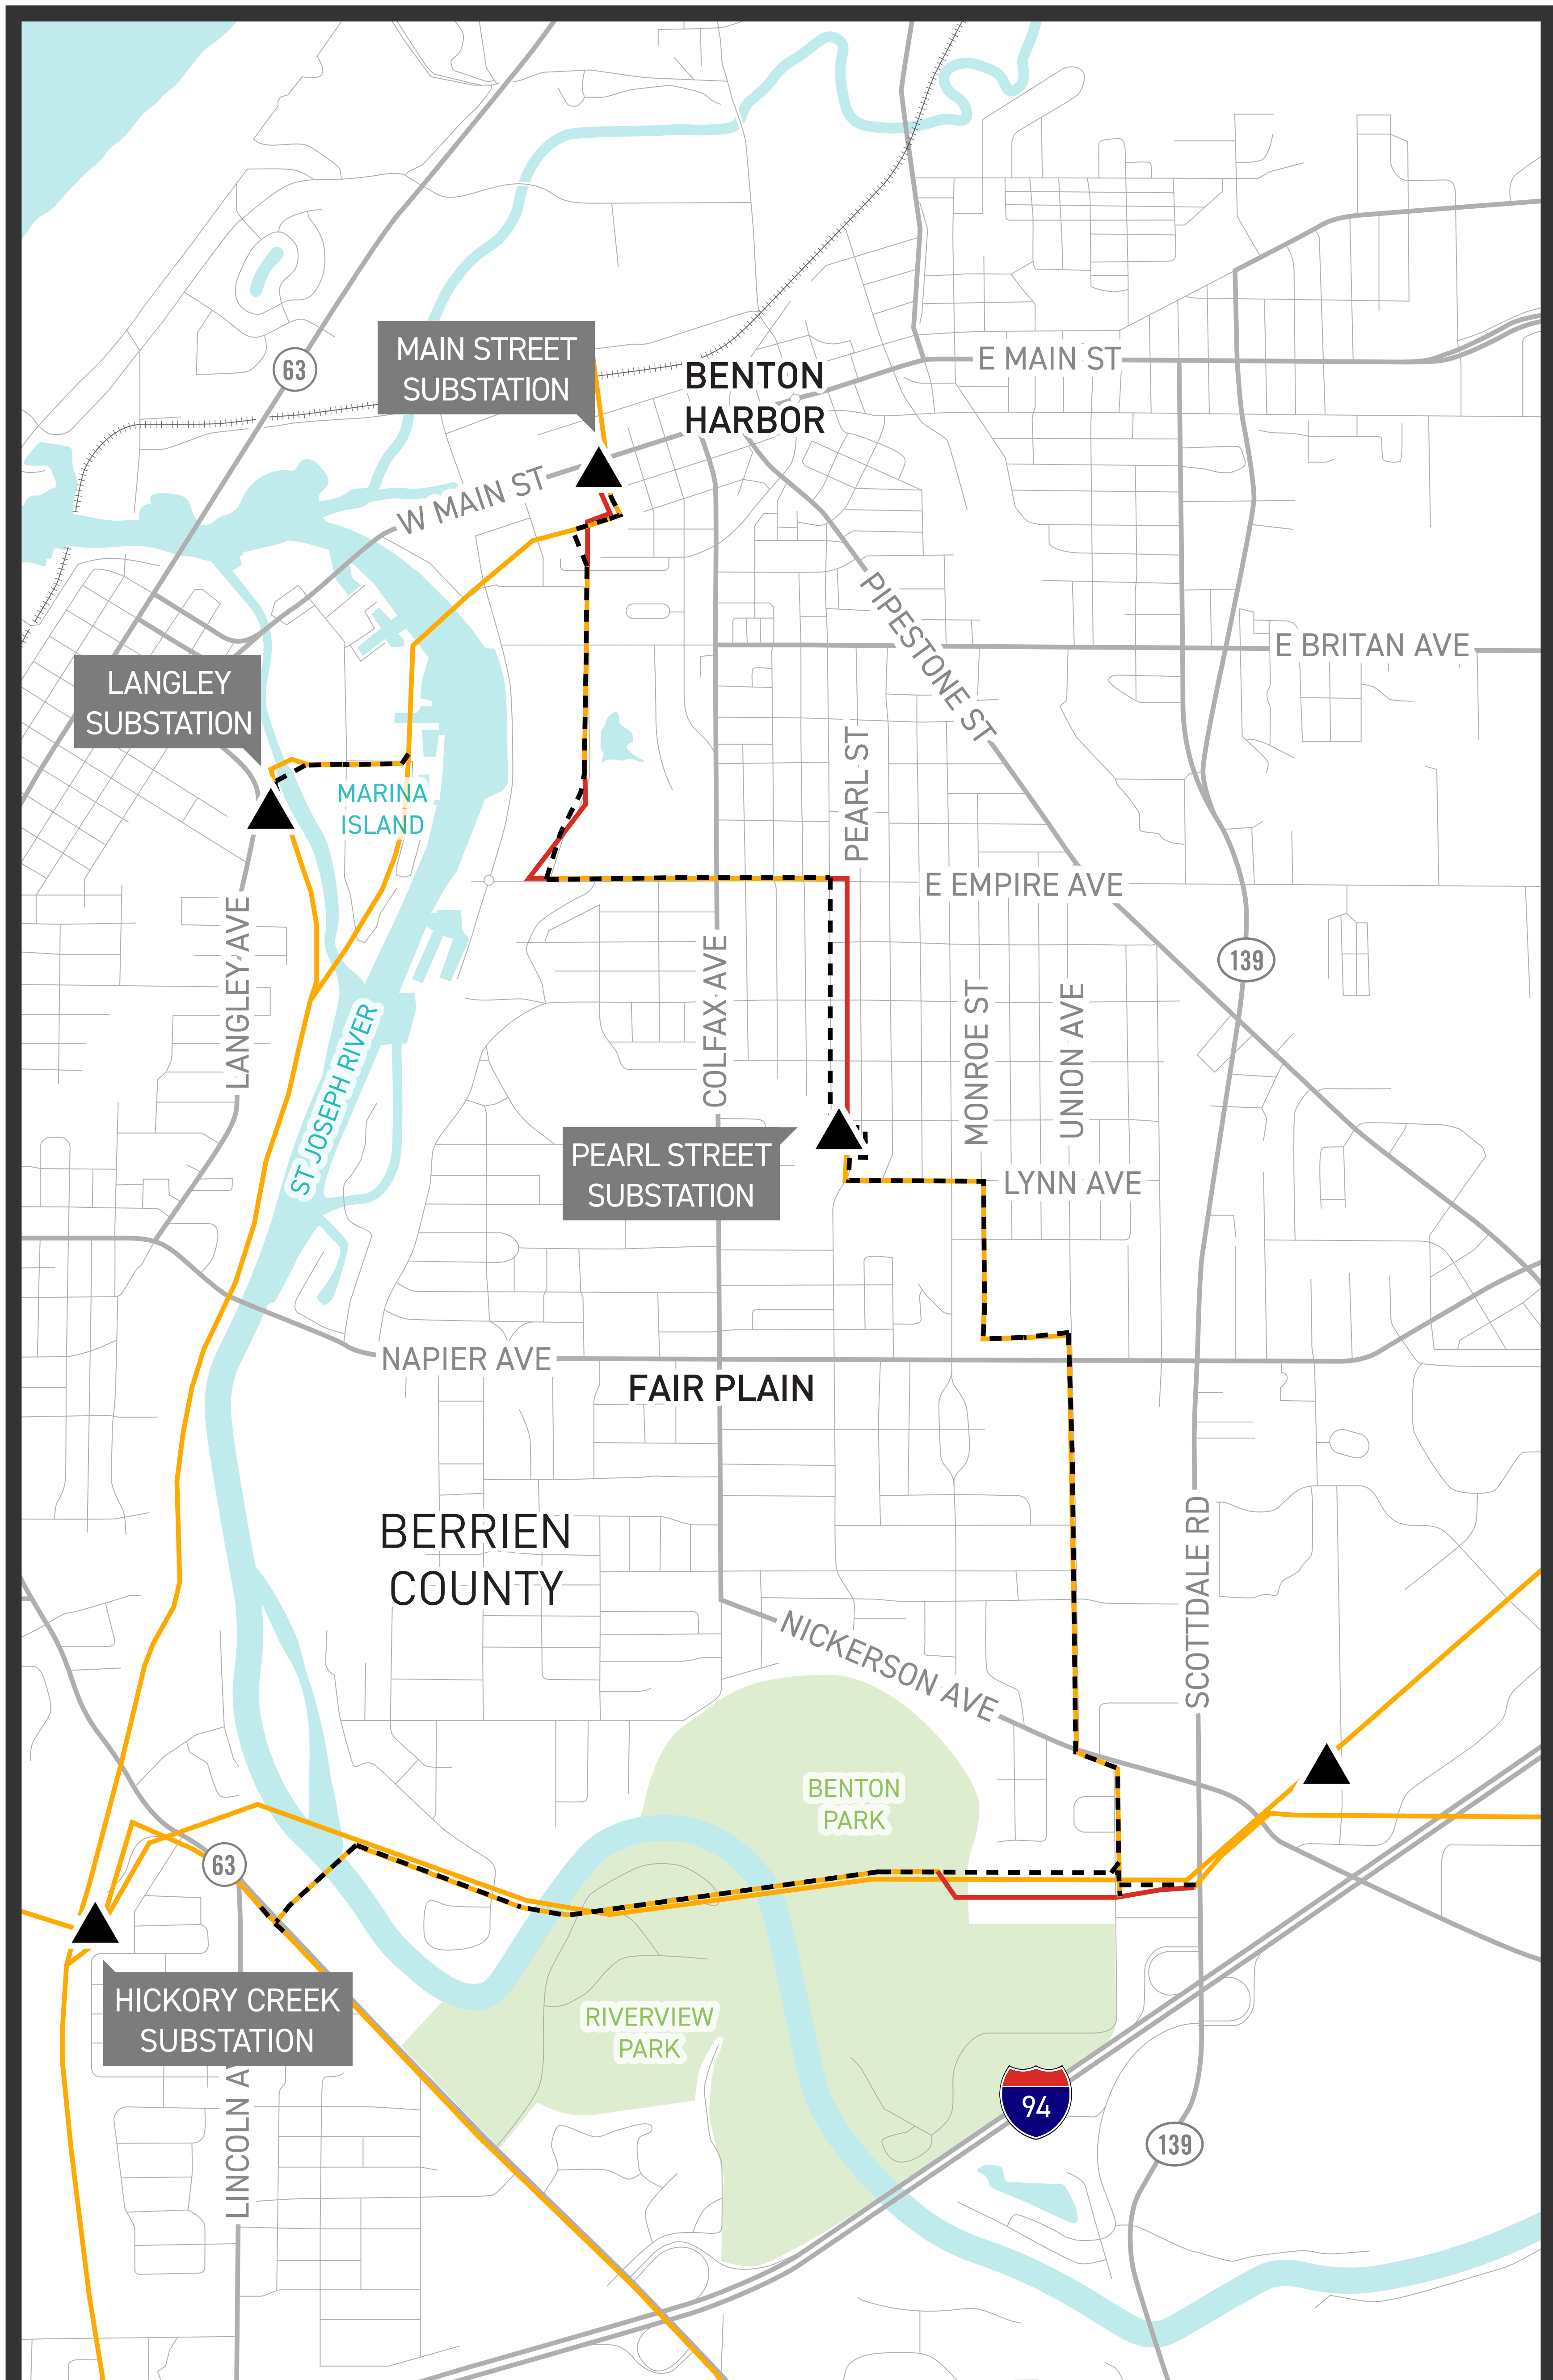

BENTON HARBOR—FAIR PLAIN

TRANSMISSION LINE REBUILD PROJECT

BENTON HARBOR—FAIR PLAIN TRANSMISSION LINE REBUILD PROJECT

— EXISTING TRANSMISSION LINE

▲ EXISTING SUBSTATION

- - - PROPOSED LINE ROUTE

— TRANSMISSION LINE TO BE RETIRED