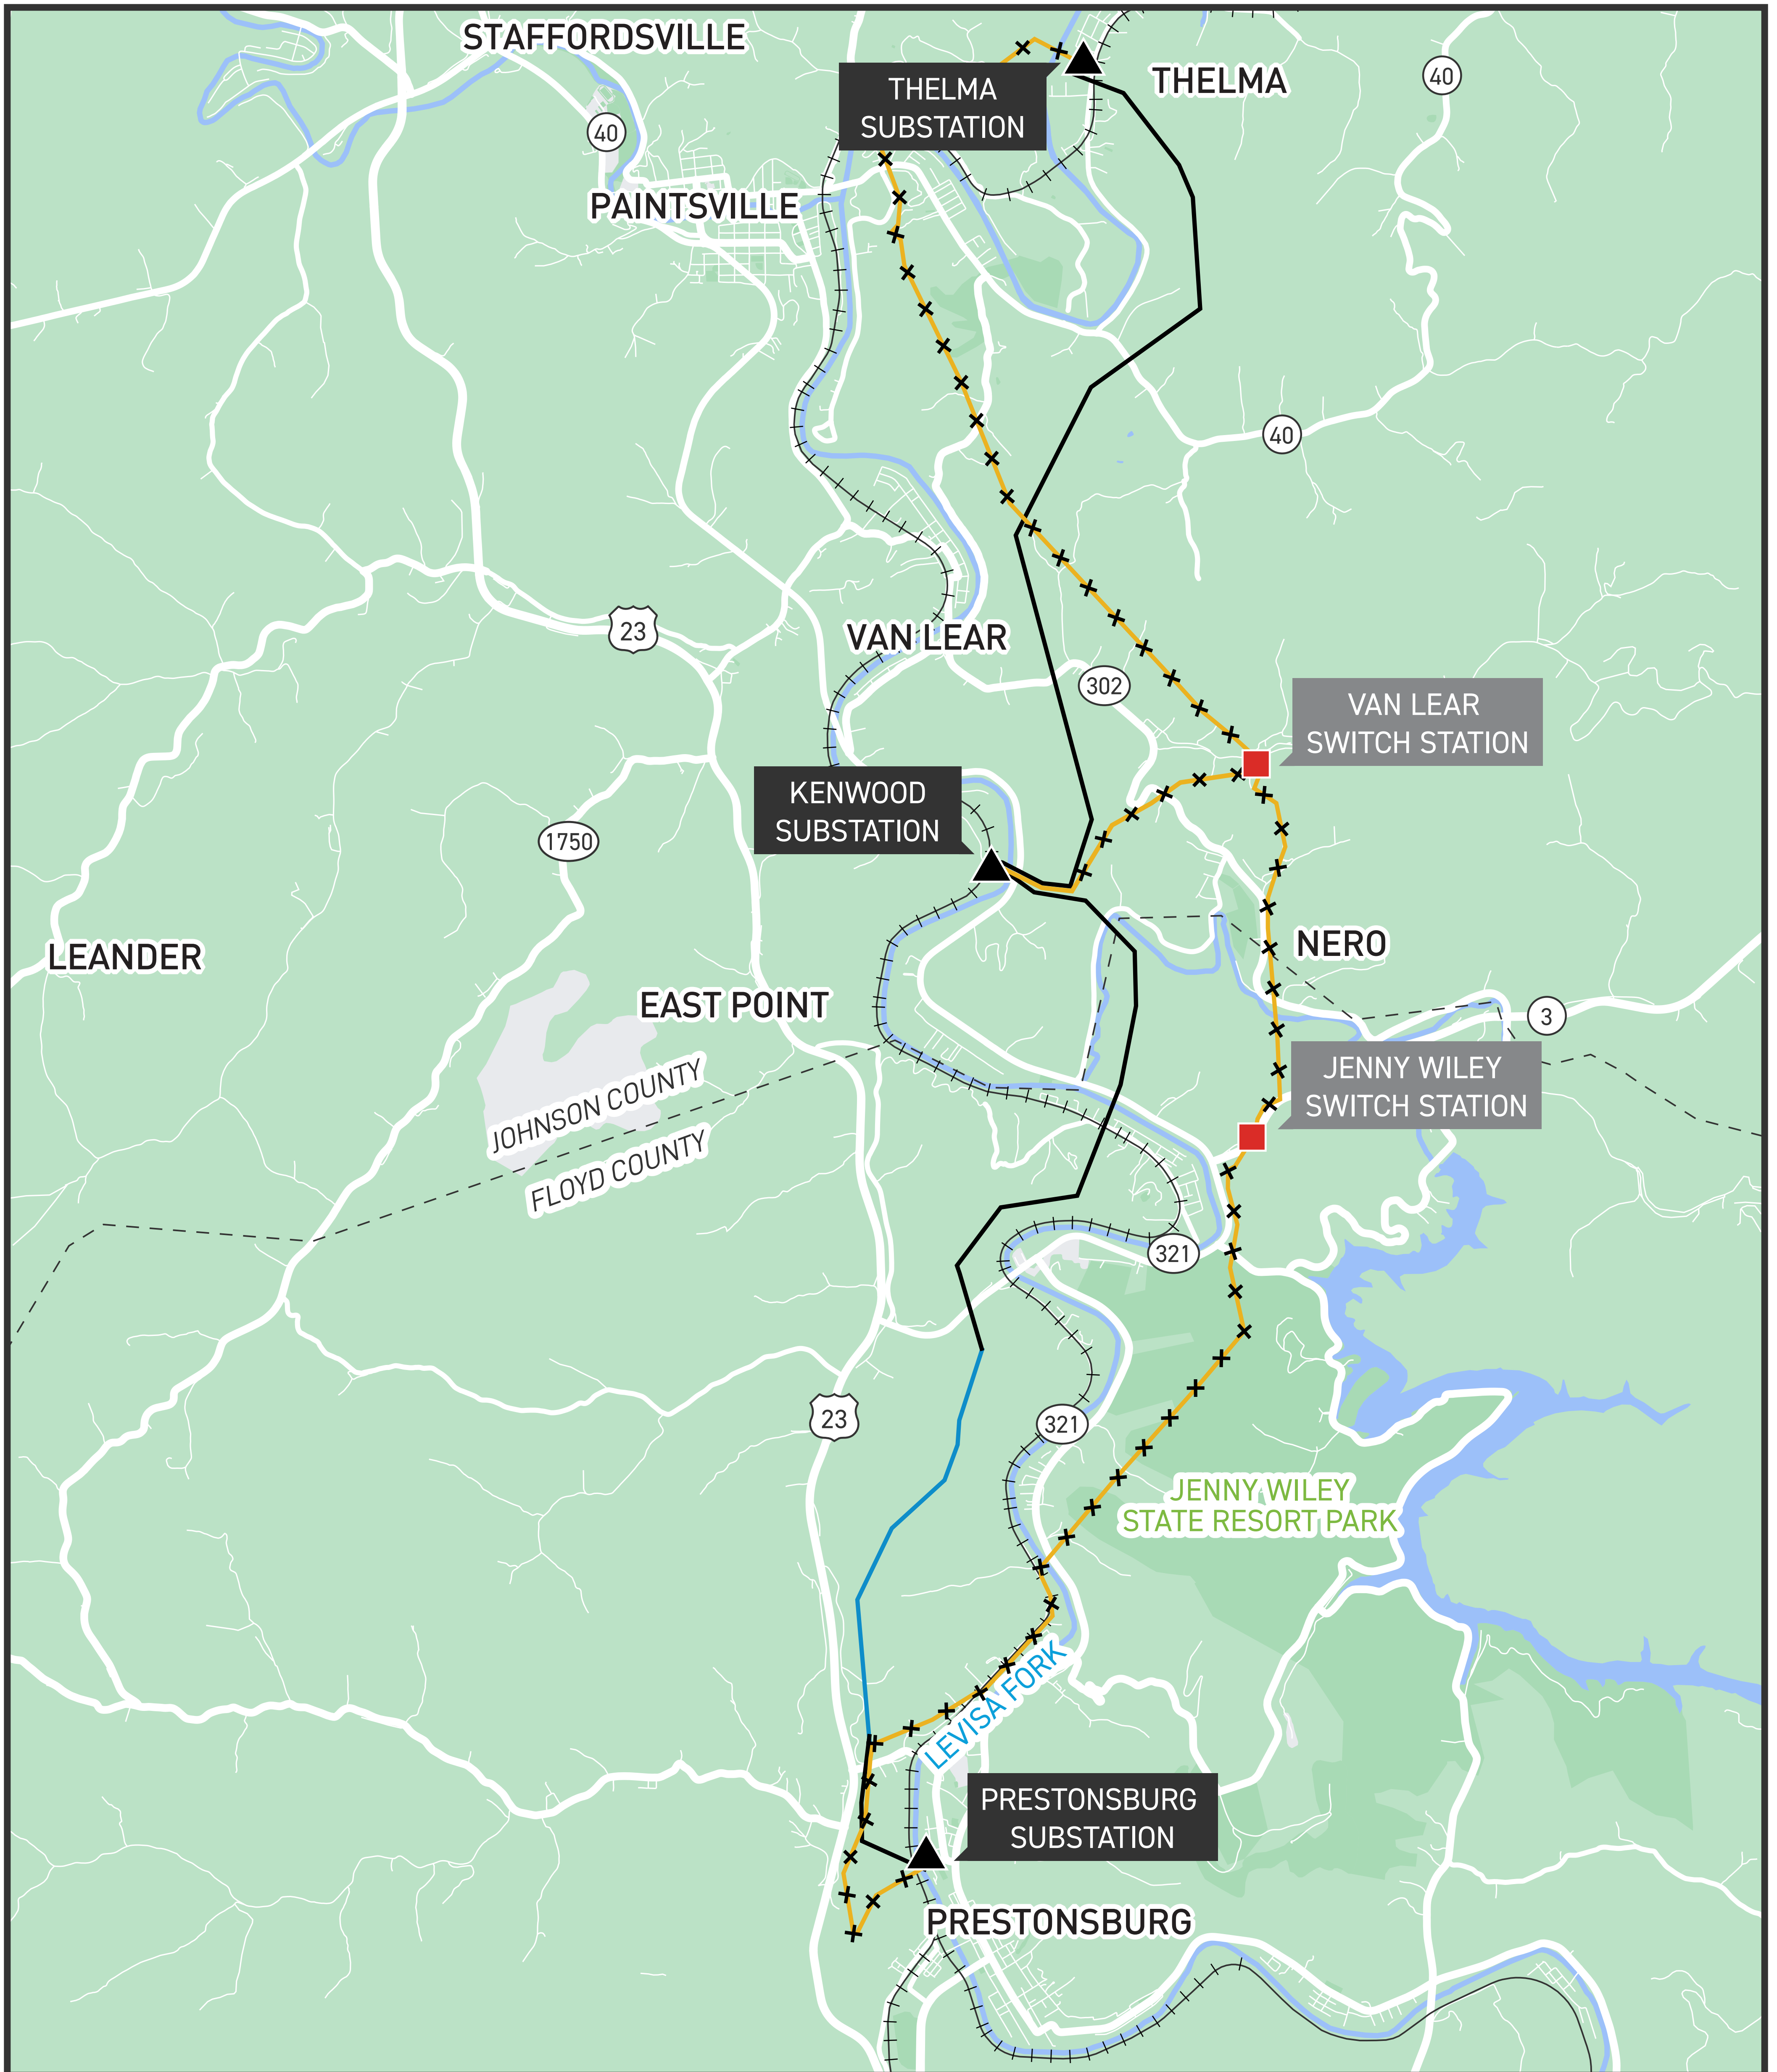

PRESTONSBURG - THELMA TRANSMISSION LINE REBUILD PROJECT

PRESTONSBURG - THELMA TRANSMISSION LINE REBUILD PROJECT

- EXISTING TRANSMISSION LINE TO BE RETIRED
- EXISTING SUBSTATION
- SWITCH STATION TO BE RETIRED
- PROPOSED ROUTE FOR TRANSMISSION LINE REBUILD
- UPDATED PROPOSED ROUTE - FEBRUARY 2025