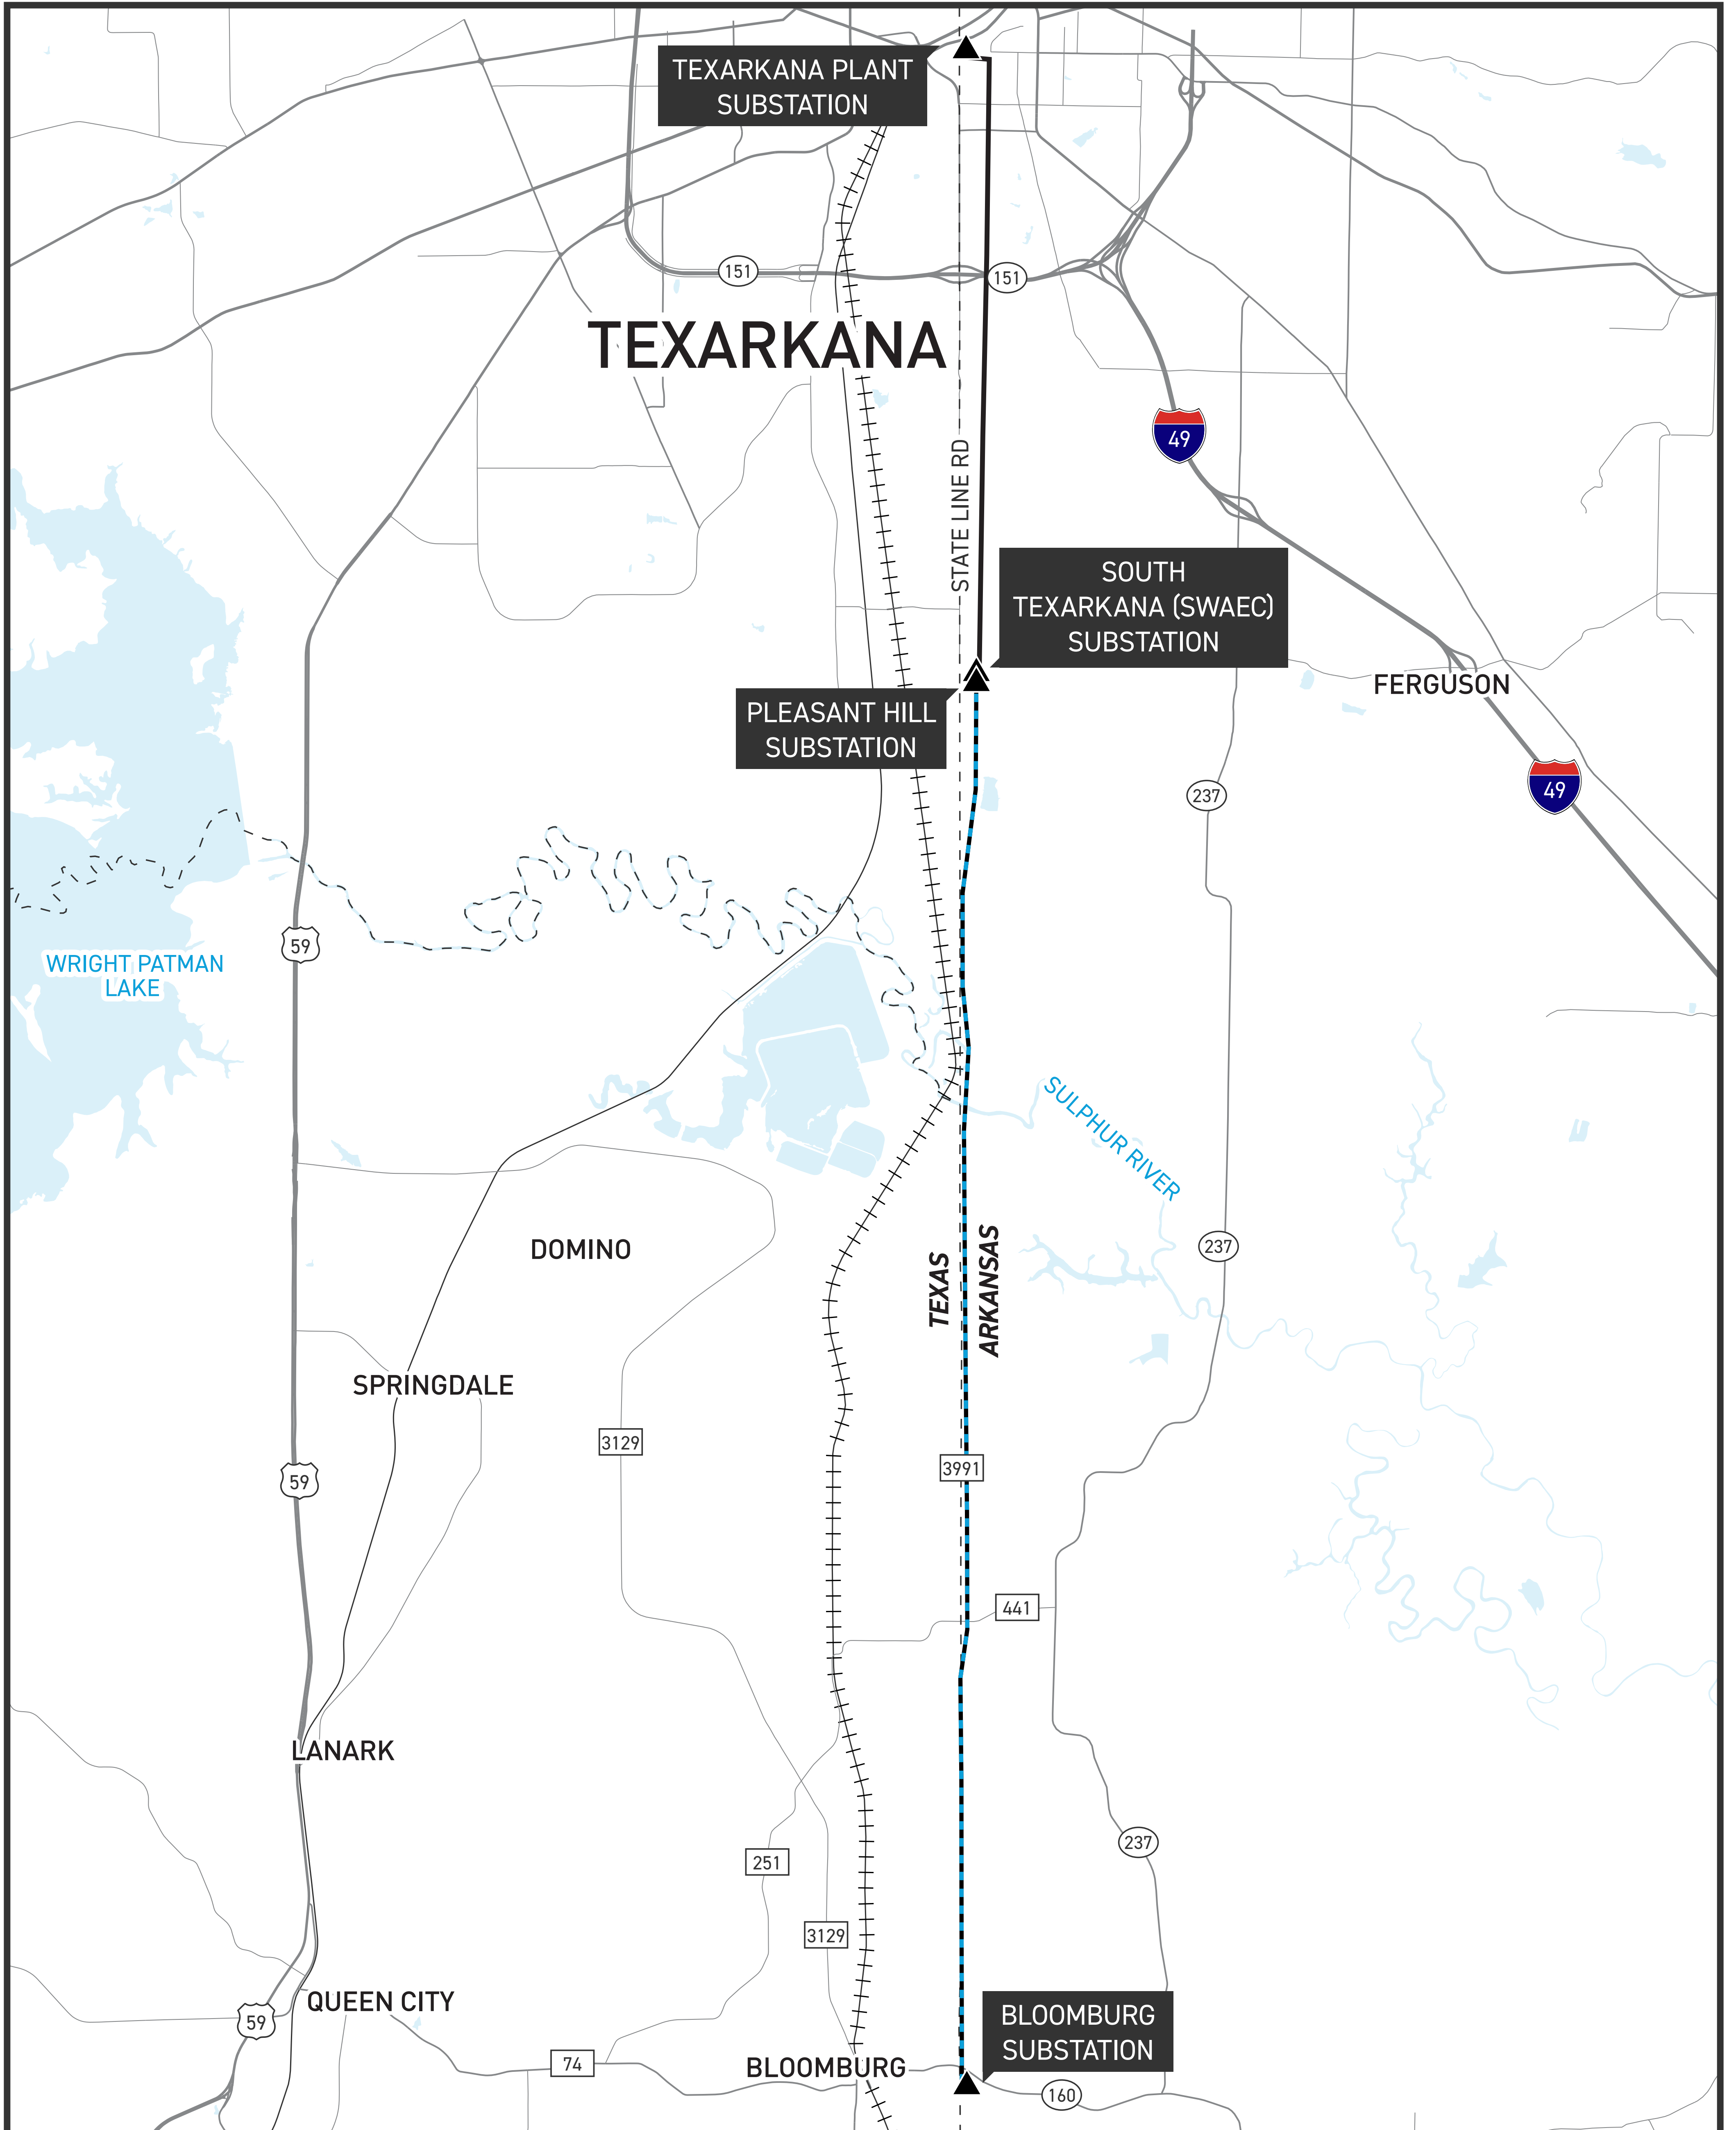

BLOOMBURG - SOUTH TEXARKANA TRANSMISSION LINE REBUILD PROJECT

BLOOMBURG - SOUTH TEXARKANA TRANSMISSION LINE REBUILD PROJECT

— EXISTING TRANSMISSION LINE

- - - TRANSMISSION LINE TO BE REBUILT

▲ EXISTING SUBSTATION