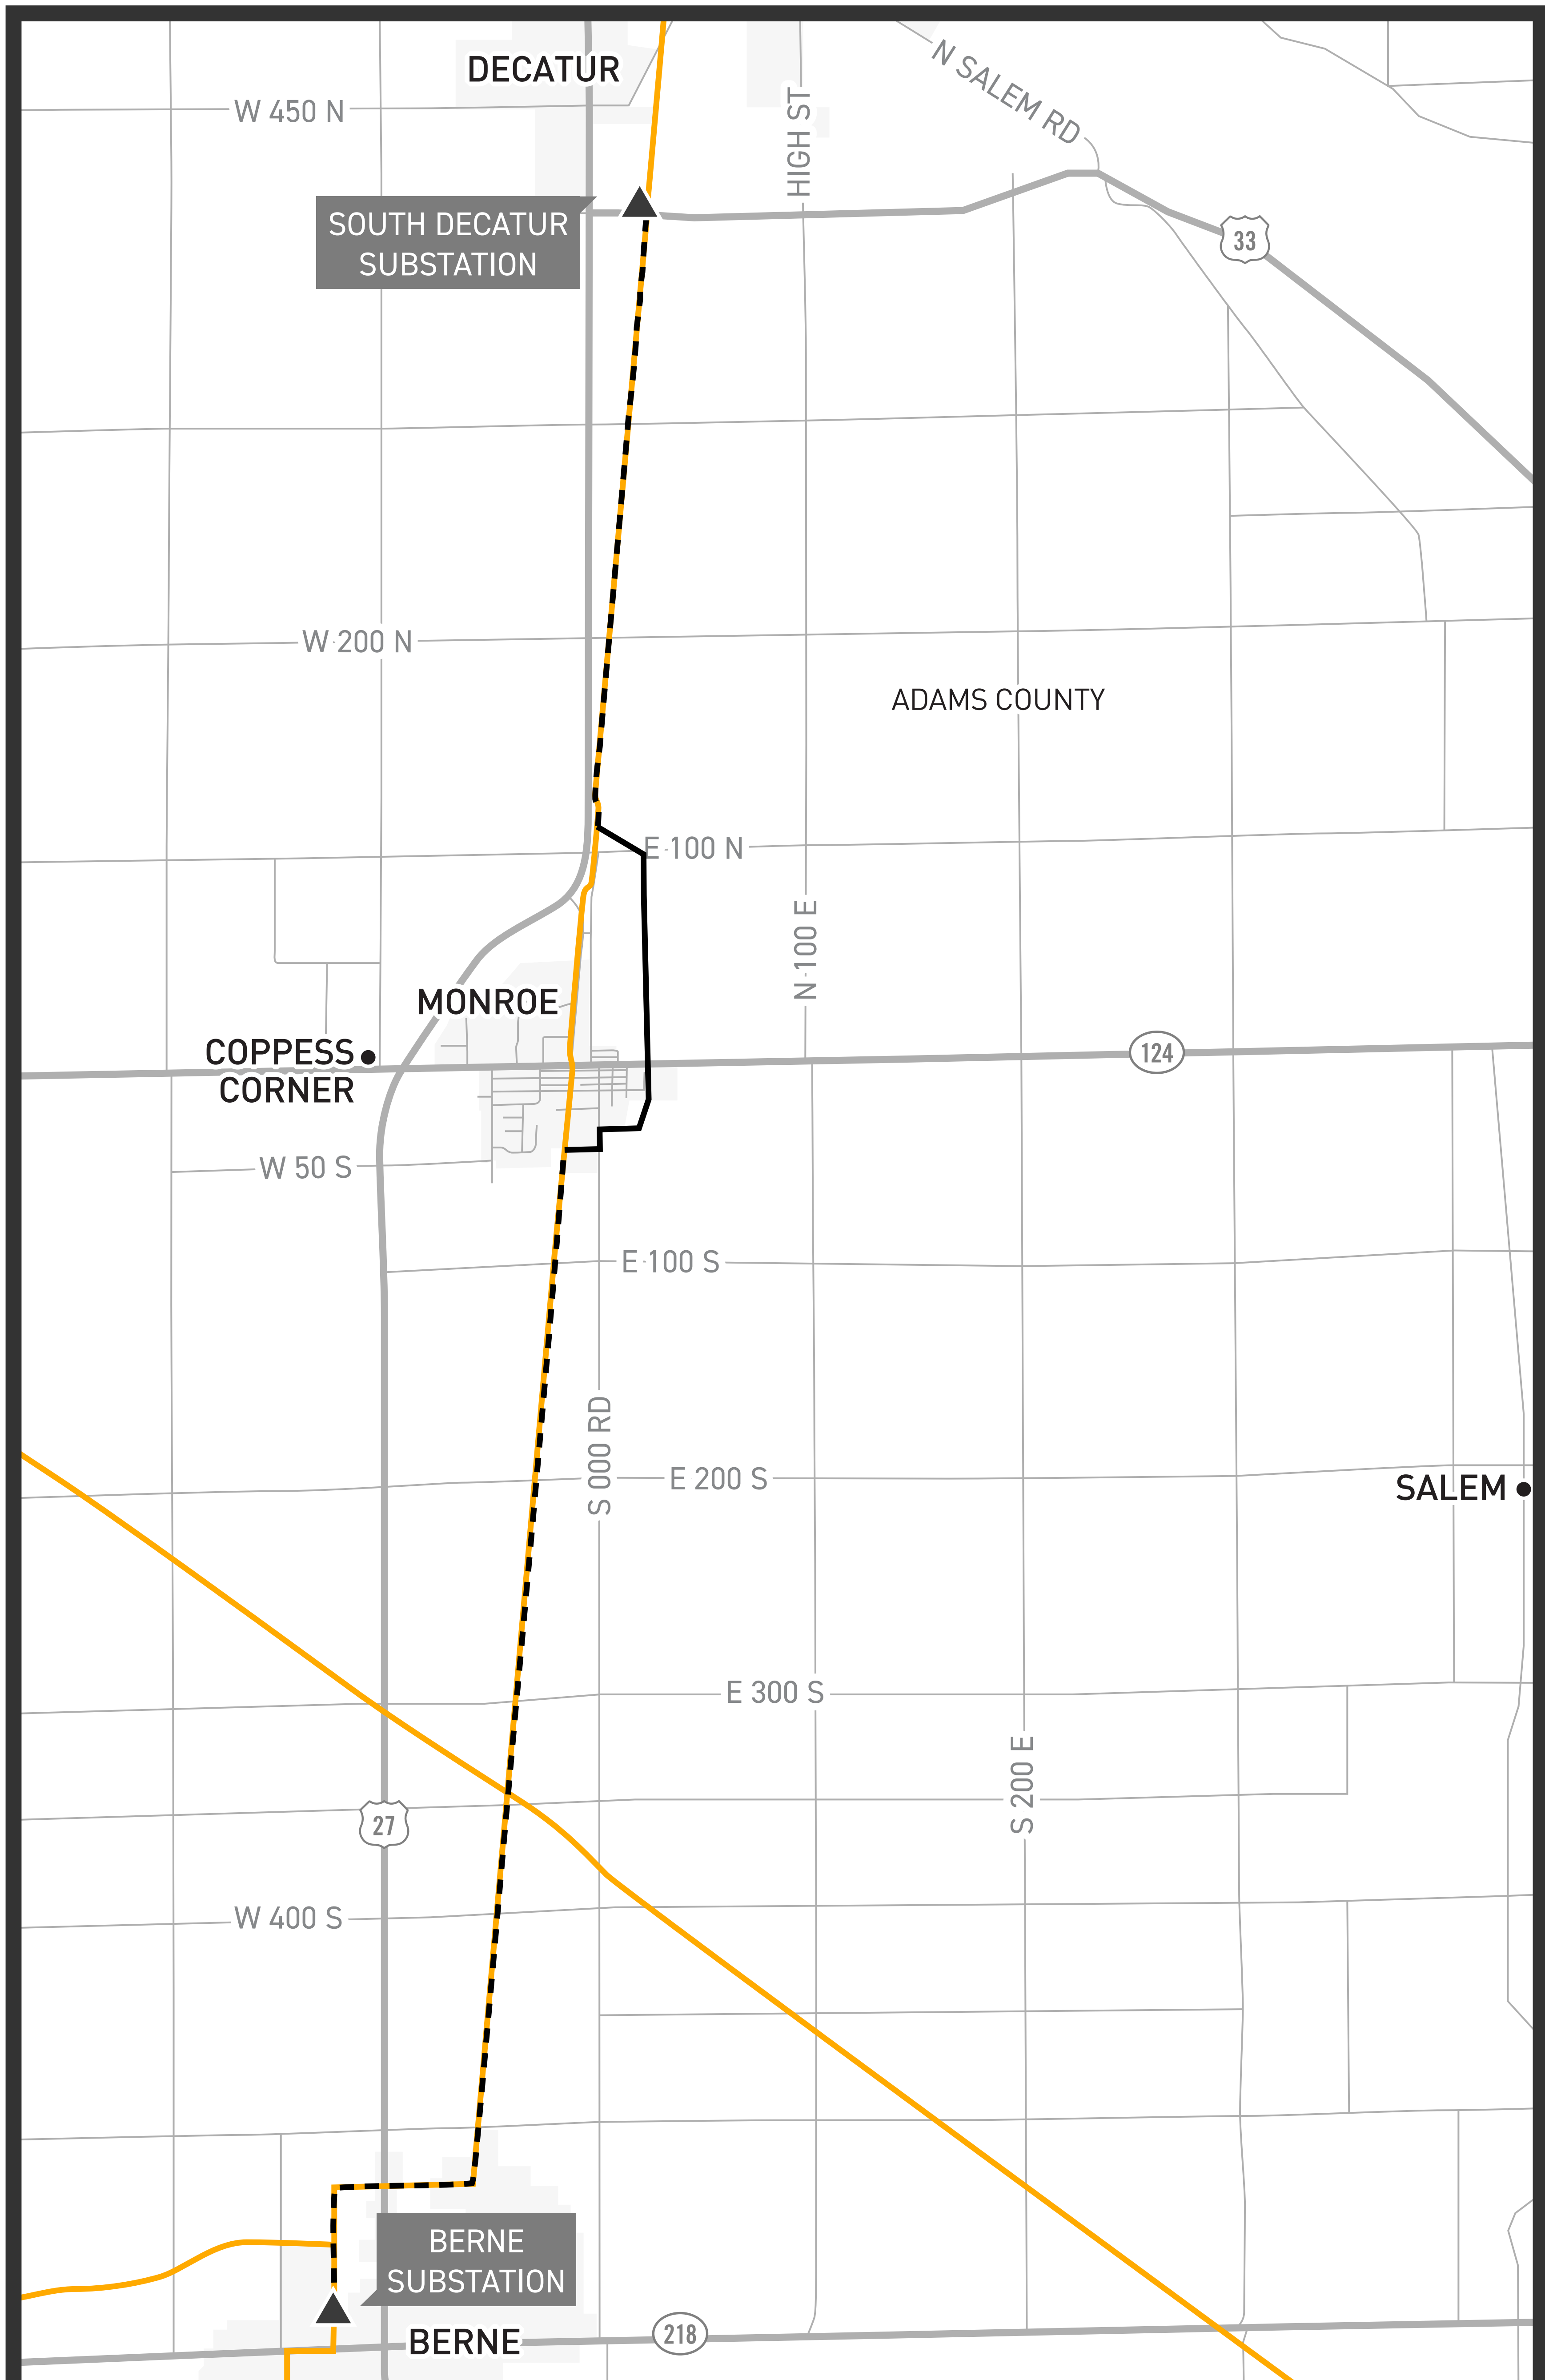

MONROE AREA

TRANSMISSION LINE REBUILD PROJECT

MONROE AREA TRANSMISSION LINE REBUILD PROJECT

- EXISTING TRANSMISSION LINES
- TRANSMISSION LINE TO BE REBUILT
- EXISTING SUBSTATIONS
- PROPOSED ROUTE