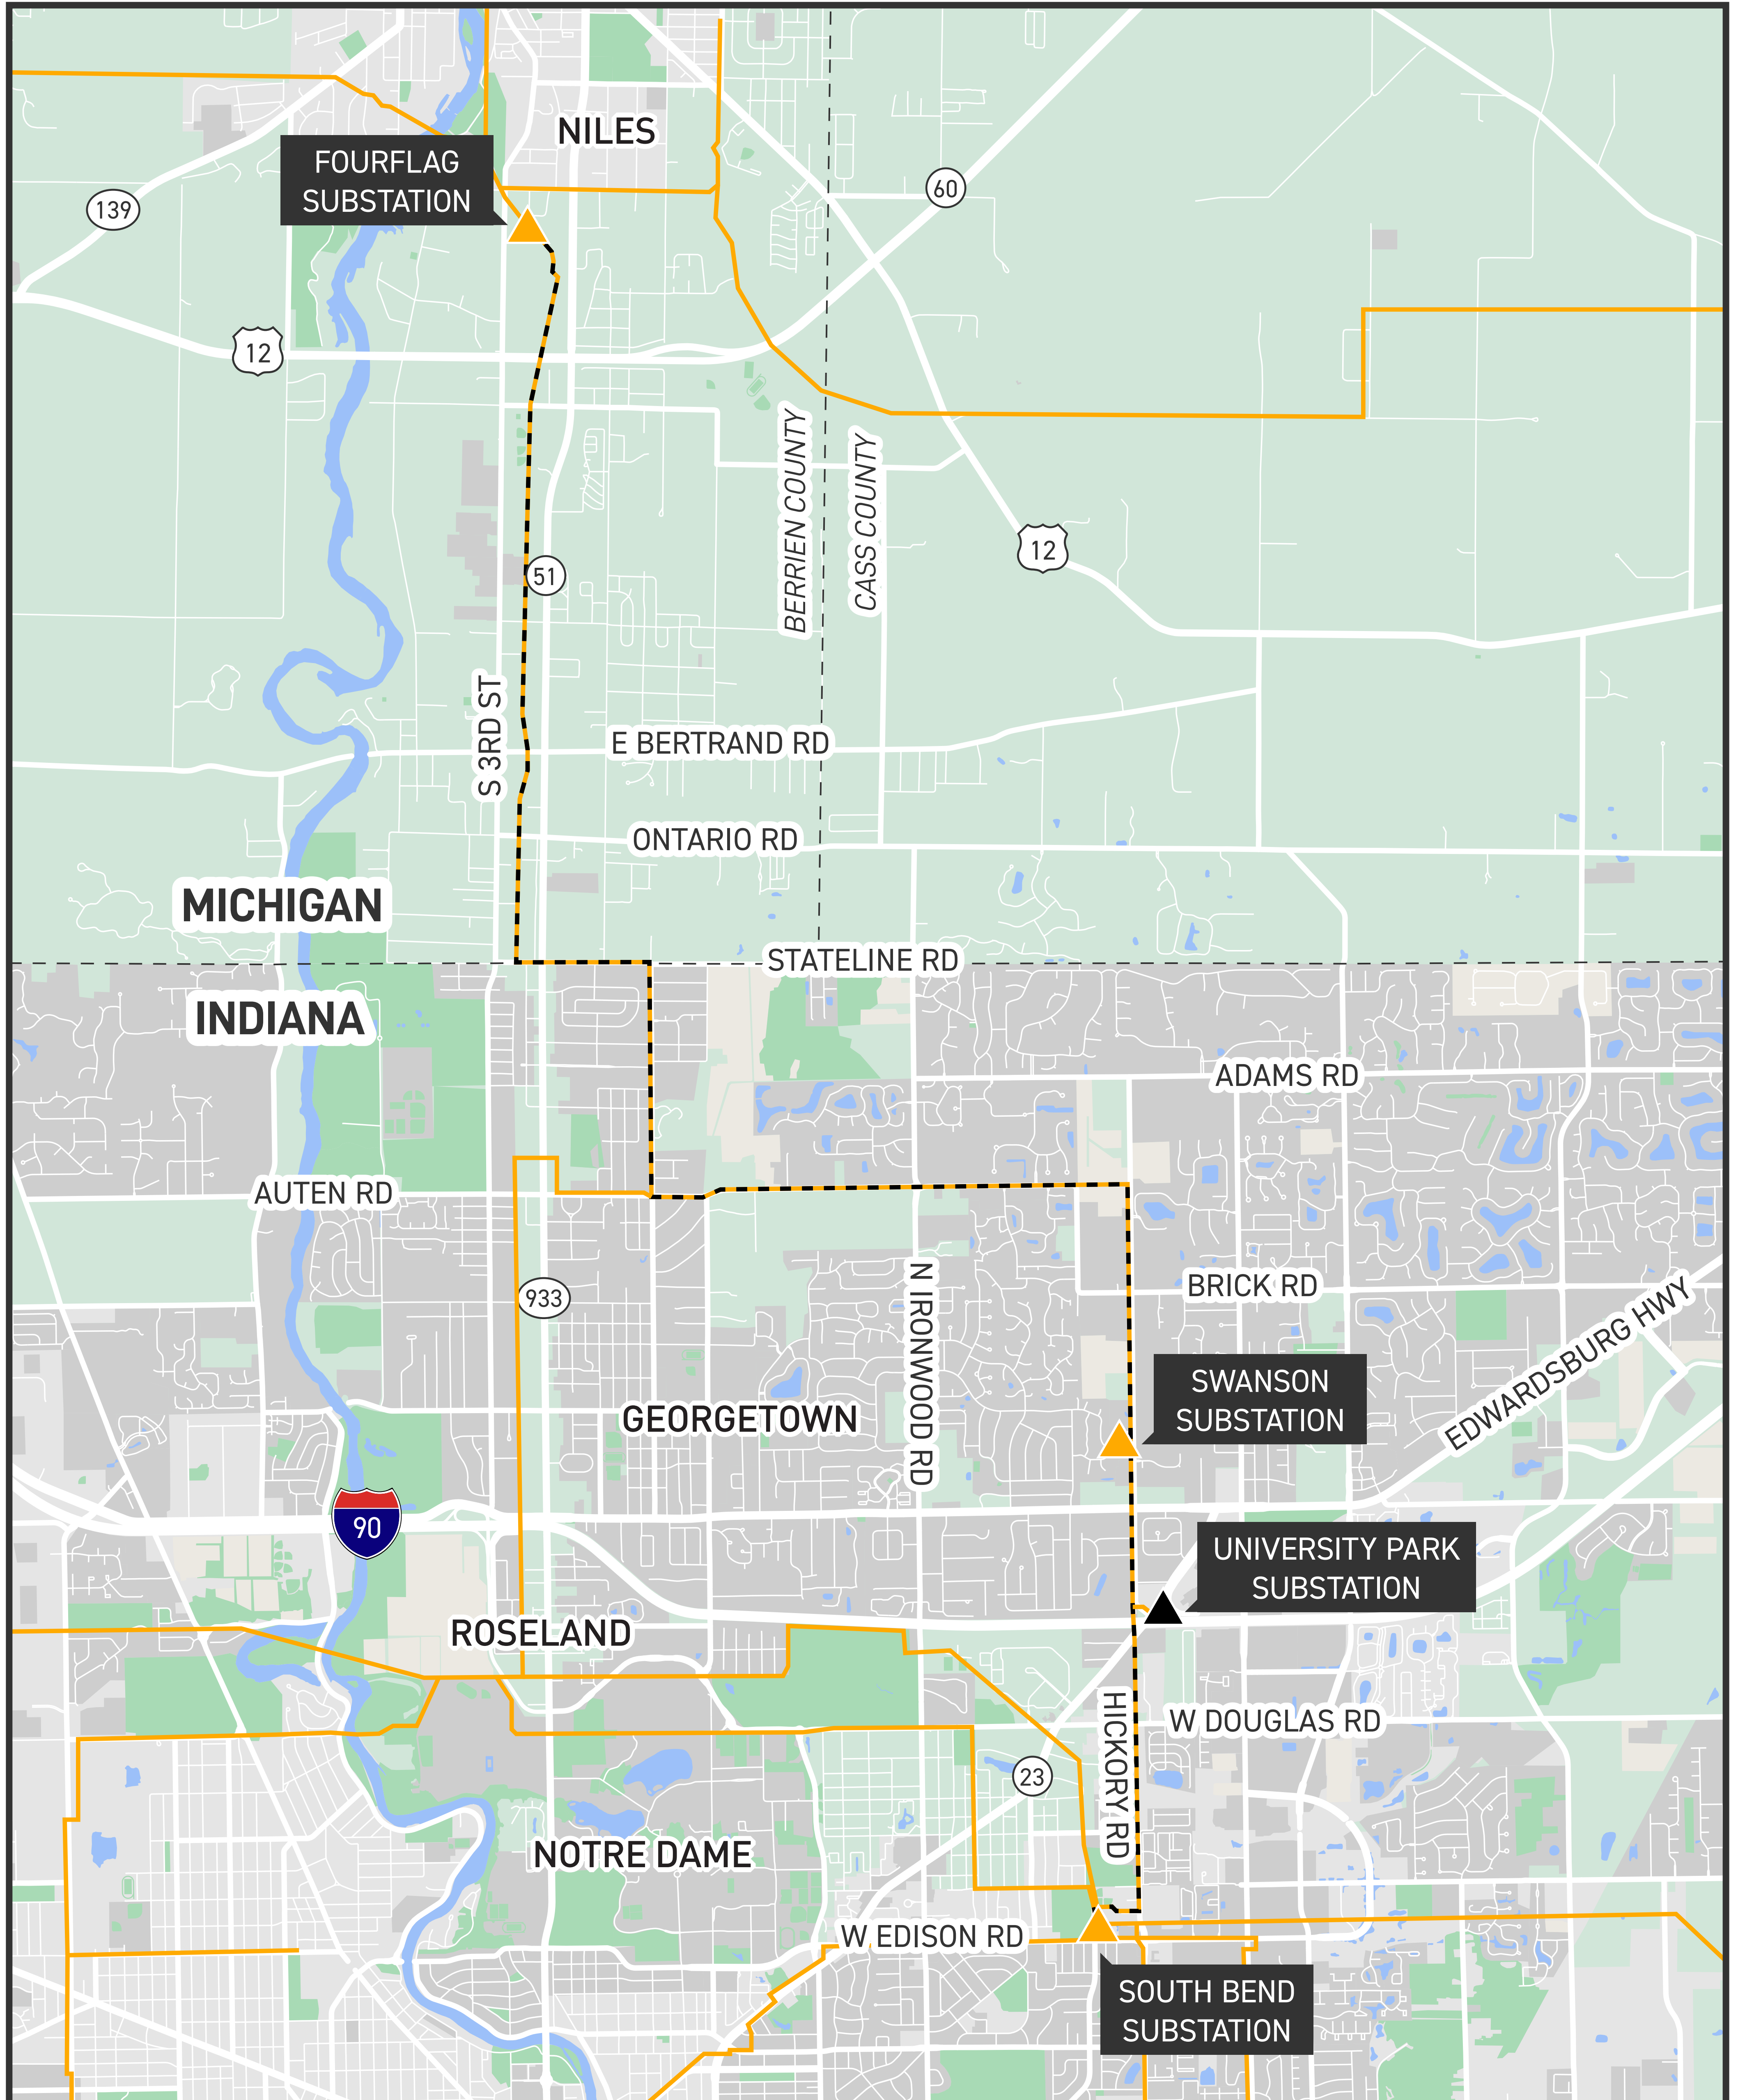

SOUTH BEND-NILES TRANSMISSION LINE PROJECT

An AEP Company

BOUNDLESS ENERGY™

SOUTH BEND-NILES TRANSMISSION LINE PROJECT

- EXISTING TRANSMISSION LINE
- - - TRANSMISSION LINE TO BE REBUILT

- ▲ EXISTING SUBSTATION
- ▲ SUBSTATION TO BE UPGRADED