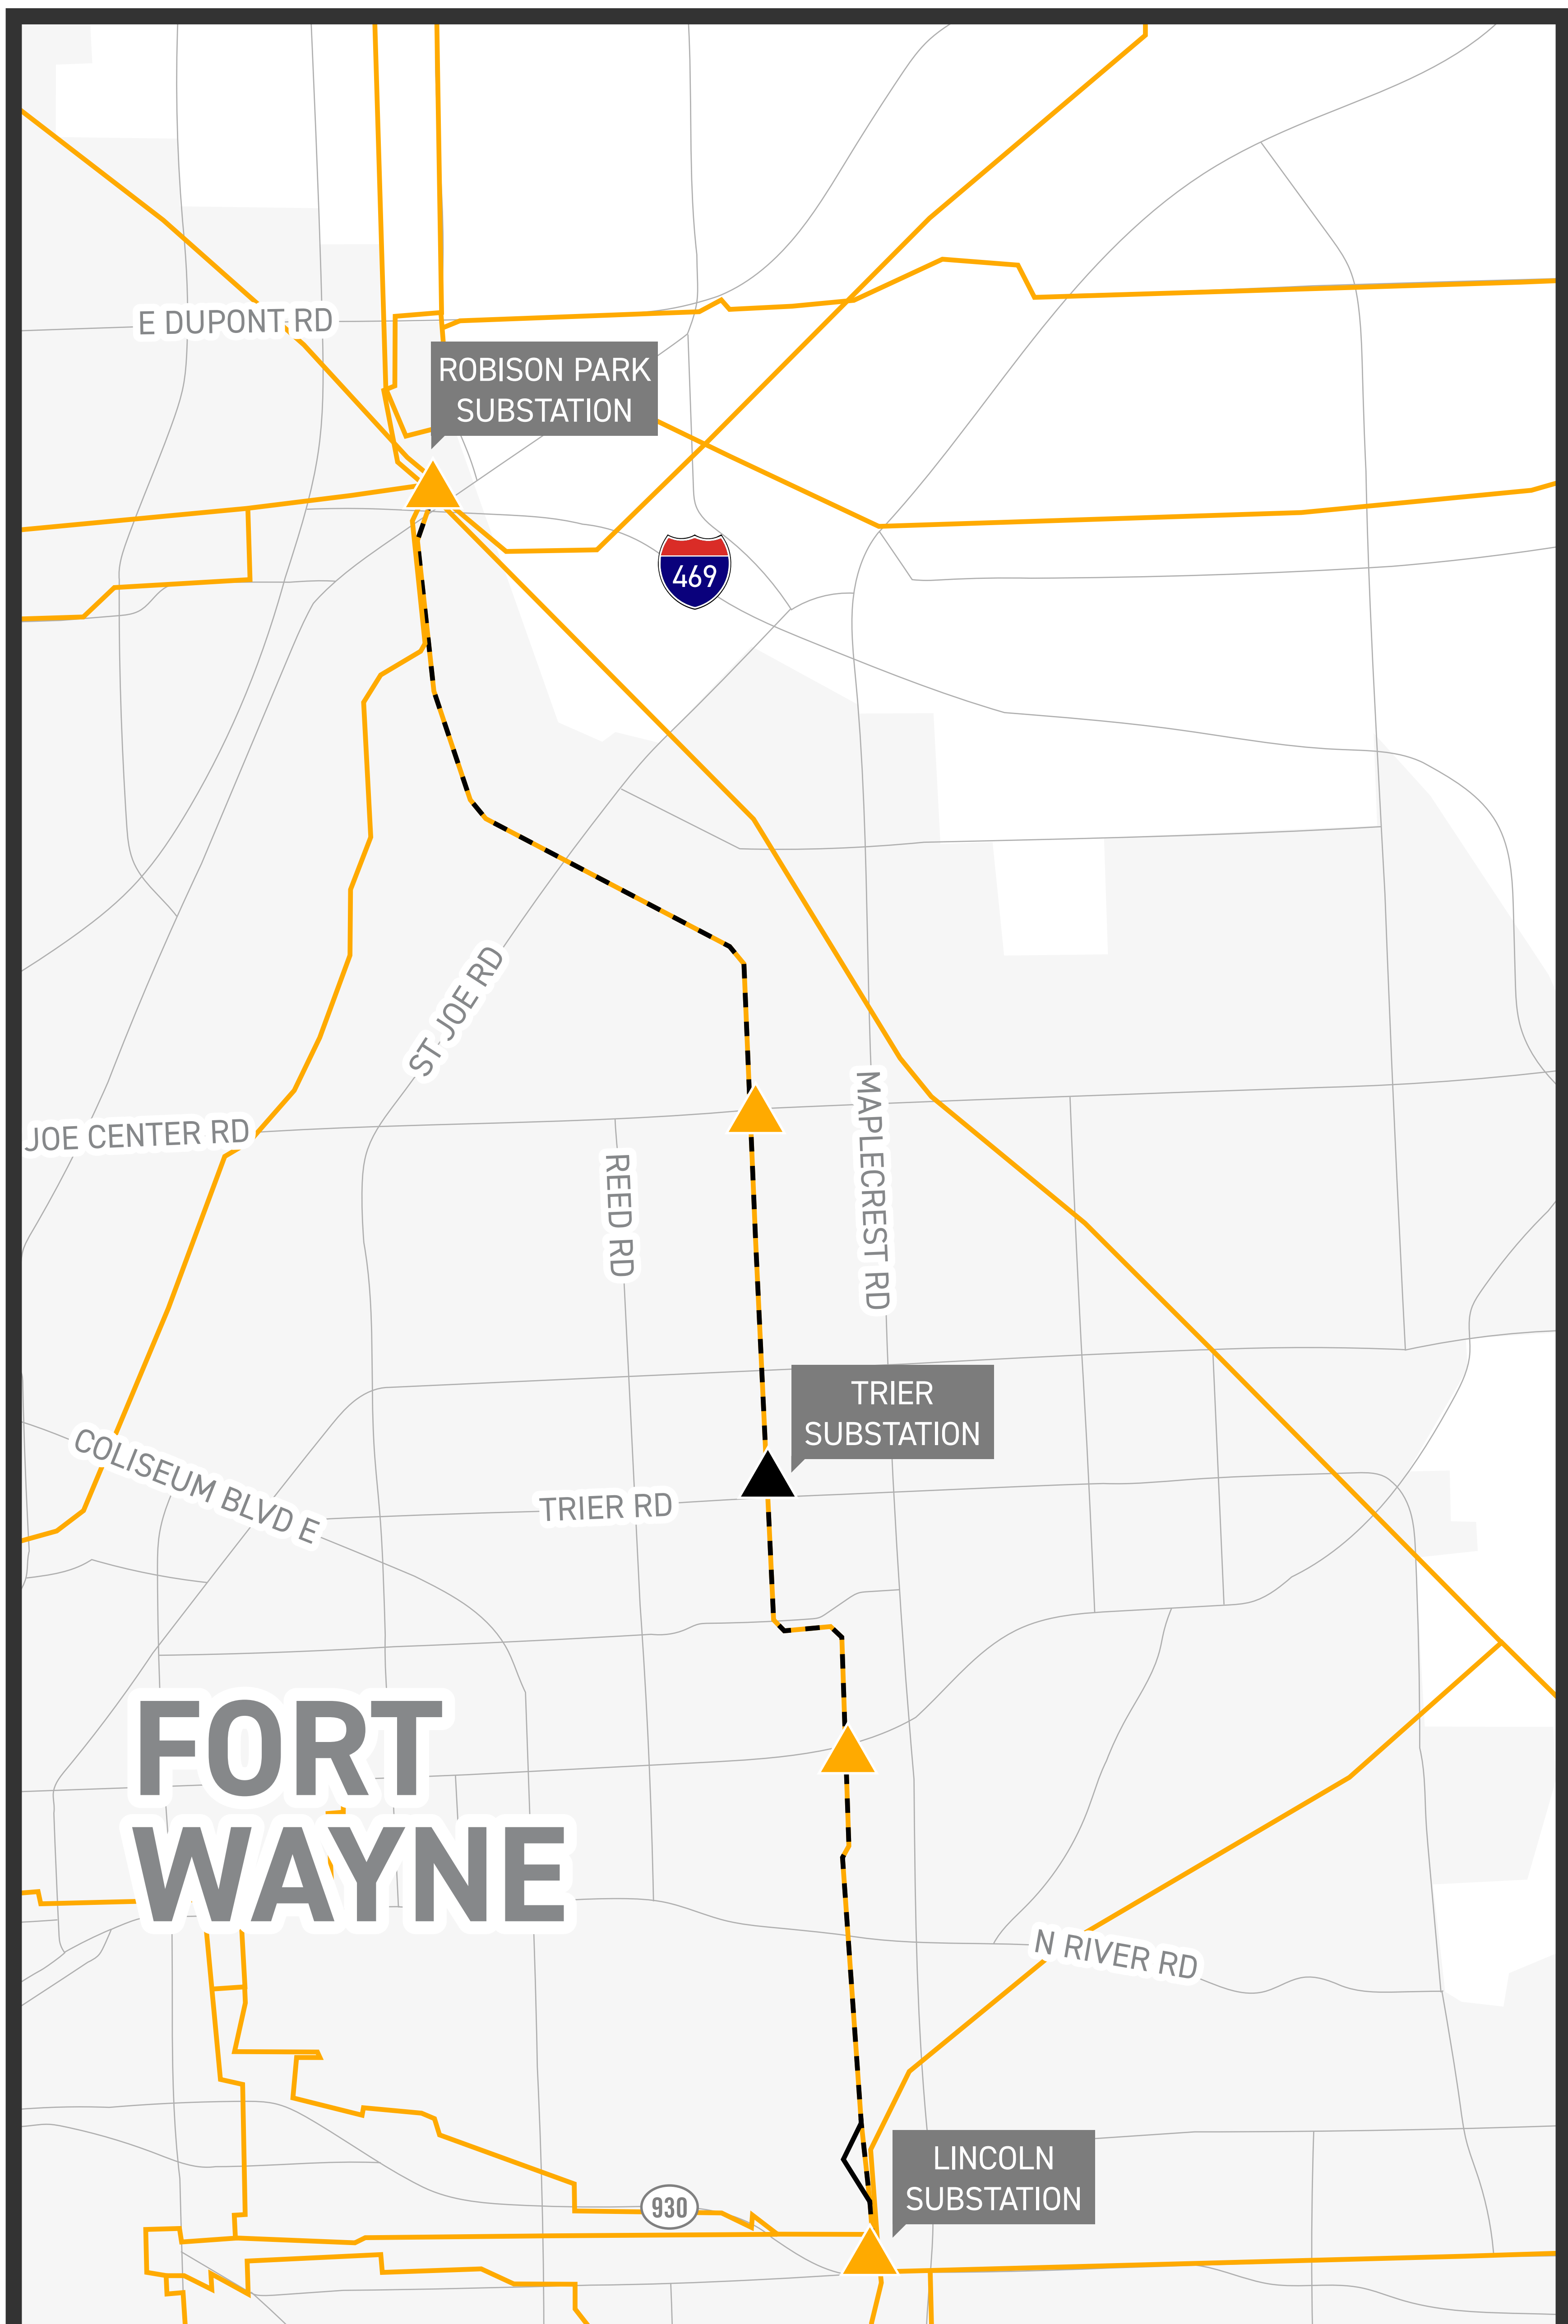

# ROBISON PARK-LINCOLN

## TRANSMISSION LINE REBUILD PROJECT

### ROBISON PARK-LINCOLN TRANSMISSION LINE REBUILD PROJECT

- EXISTING TRANSMISSION LINE
- - - TRANSMISSION LINE TO BE REBUILT
- POTENTIAL REROUTE

- ▲ EXISTING SUBSTATION
- ▲ SUBSTATION TO BE UPGRADED